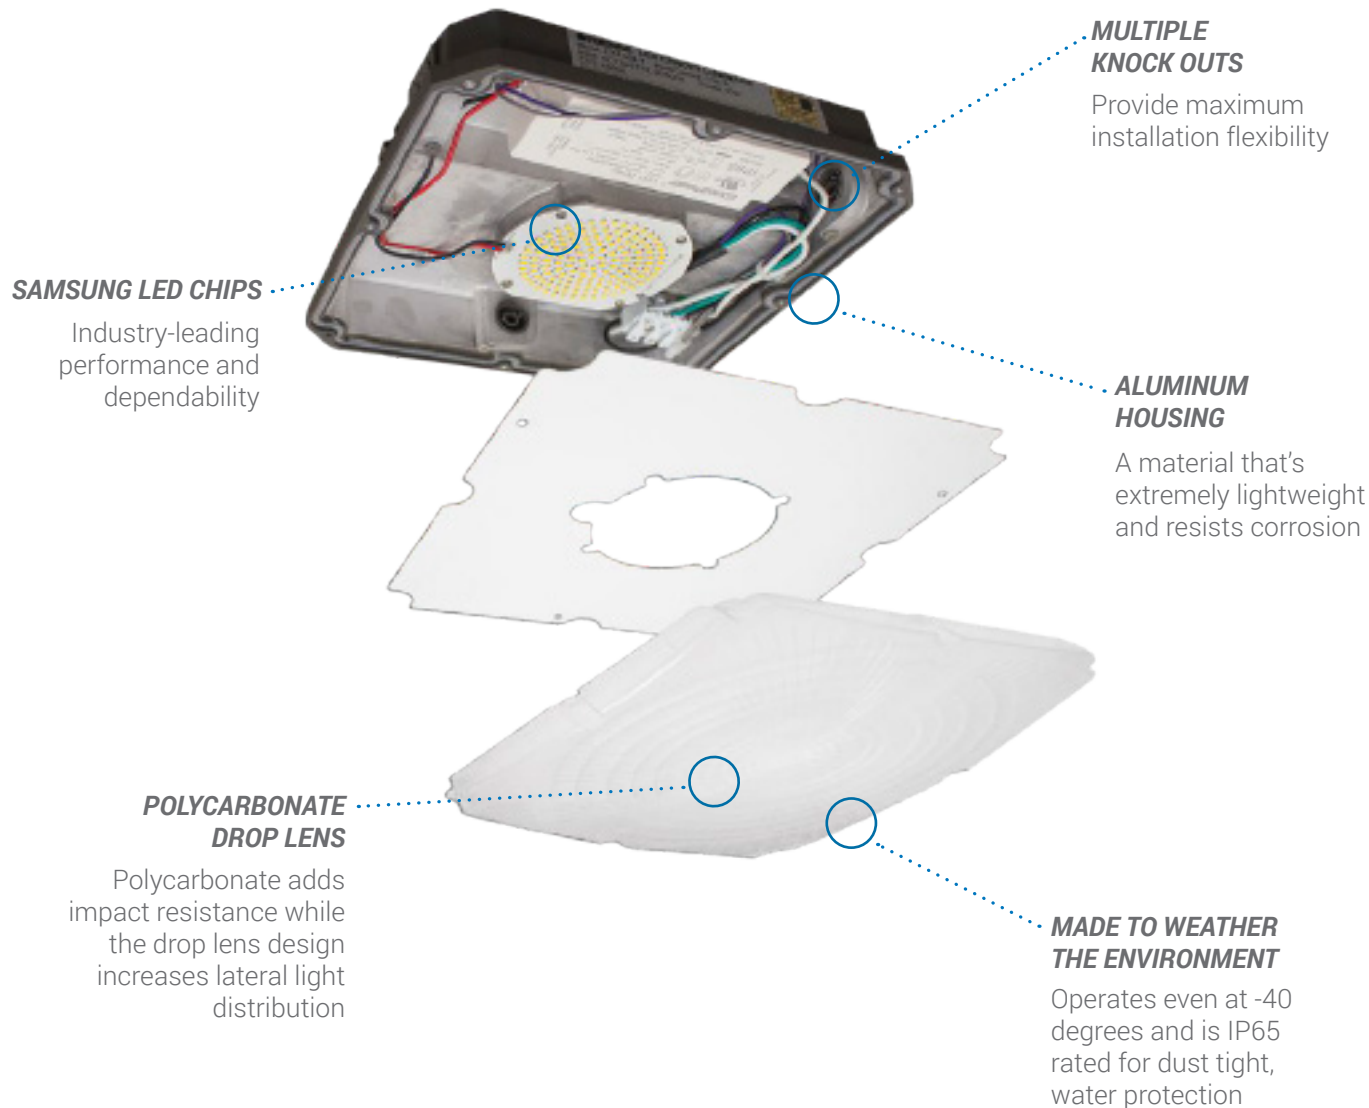

WHY CHOOSE THIS FIXTURE?

Available Models

MODEL#	VOLTAGE	WATTAGE	LUMEN	CCT	CRI	IP RATING	DIMMABLE
CF4-404-1	120-277VAC	40W	5032	4000K	≥84	IP65	Yes (0-10V)
CF4-704-1	120-277VAC	70W	8451				
CF4-404-2	277-480VAC	40W	5115				
CF4-704-2	277-480VAC	70W	8767				

Specifications and dimensions subject to change without notice.