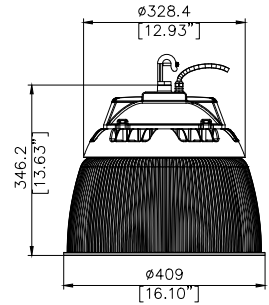

PRISMATIC REFLECTOR