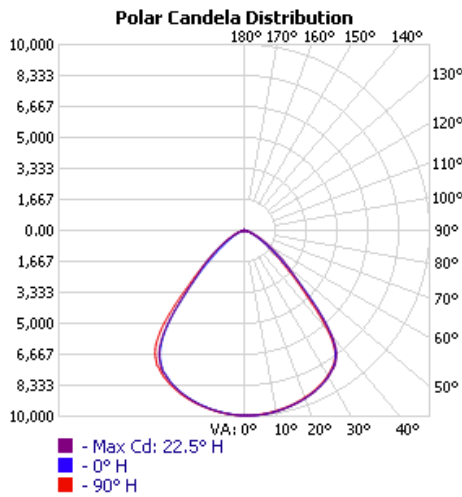

DIMENSIONS

Housing Material	Aluminum	Weight (kg/lbs)	4.15kg 9.13 lbs
Housing Color	Black	Installation Method	10' cord (pre-installed) Hook (incl.) Yoke or Pendant (optional)
Lens Material	Polycarbonate	Operation Range (°F/°C)	-40°F to 122°F/-40°C to 50°C
Dimensions (inch/mm)	12.93"Φ x 8.25" (H) 328.3 mm Φ x 209.5 mm (H)	Warranty	10 Years

APPROVALS AND LISTINGS

UL/ETL	cULus	Wet Location Rated	Yes
		IP Rating	IP65
		IK Rating	IK10

CANDELA