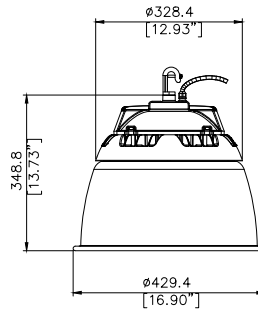

ALUMINUM REFLECTOR