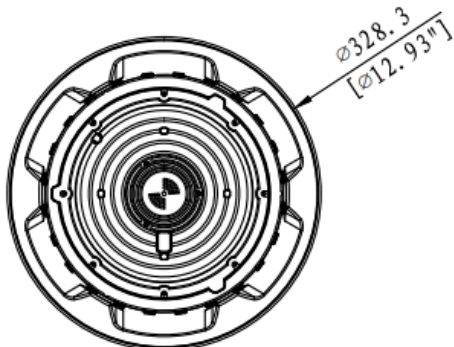

LED AND DRIVER SPECIFICATIONS

LED Type	2835	THD	15.00%
Dimmable	0-10V	Driver Class	Class 2
Output Voltage (VDC)	24-40VDC	Surge Protection	4 kV
Power Factor	0.900	Inrush Current (A)	60A

DIMENSIONS

Housing Material	Aluminum	Weight (kg/lbs)	4.15kg 9.13 lbs
Housing Color	Black	Installation Method	10' cord (pre-installed) Hook (incl.) Yoke or Pendant (optional)
Lens Material	Polycarbonate	Operation Range (°F/°C)	-40°F to 122°F/-40°C to 50°C
Dimensions (inch/mm)	12.93"Φ x 8.25" (H) 328.3 mm Φ x 209.5 mm (H)	Warranty	10 Years

APPROVALS AND LISTINGS

UL/ETL	cULus	Wet Location Rated	Yes
		IP Rating	IP65
		IK Rating	IK10

CANDELA

ILLUMINANCE AT A DISTANCE

DIMENSIONS

NO REFLECTOR

ALUMINUM REFLECTOR

PRISMATIC REFLECTOR