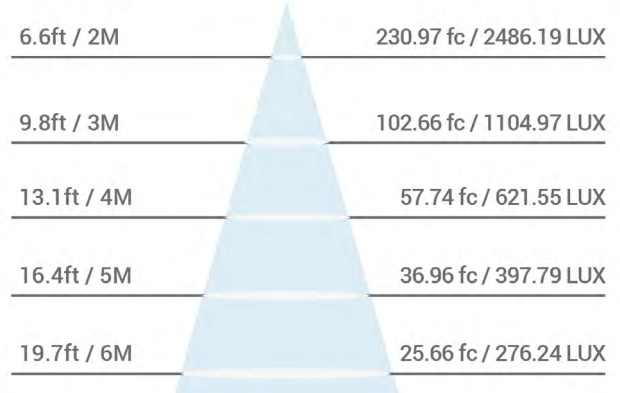

ILLUMINANCE AT A DISTANCE