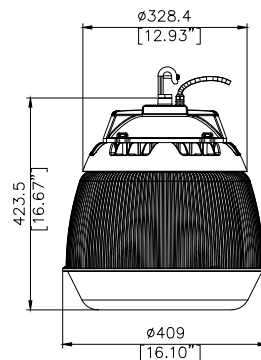

PRISMATIC REFLECTOR + DROP LENS