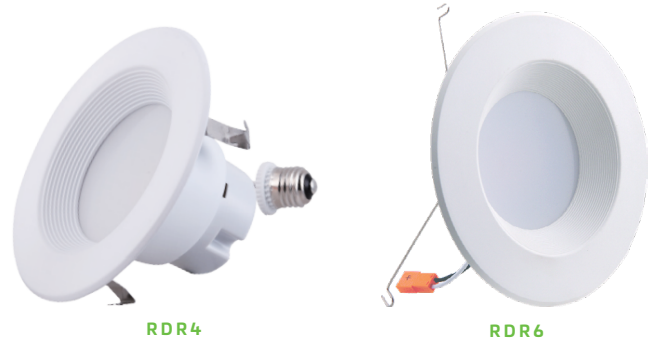

RDR Downlight Retrofit

FEATURES

- Replaces legacy 4" or 6" CFL or incandescent downlights
- Provides comfortable diffused light with no dark spots
- Integrated white trim with medium base (E26) socket adapters (included) for direct replacement
- FieldCCeT feature (select models) allows for multiple "set and forget" CCT options in each fixture

CERTIFICATIONS

- UL Listed for Wet/Damp locations
- ENERGY STAR® Approved for superior energy efficiency
- Title 20 certified and supports compliance with Title 24 (JA8) (90CRI models)

PERFORMANCE

- Rated lifetime L70: 35,000
- 3000K CCT
- FieldCCeT: 27/30/35/40/5000K
- CRI: >80; >90

ELECTRICAL

- Input voltage: 120V
- Triac dimming
- Power Factor: >0.9
- THD: <20%

THERMAL

- -4°F to 104°F (-20°C to 40°C) operating temperature

CONSTRUCTION

- White finish
- Frosted lens for diffuse lighting

WARRANTY

- 5 year limited warranty. Additional warranty options available. Contact EiKO for details

project name	type
catalog number	voltage
approved by	date

FIELD CCeT allows the user to select the desired color temperature on install using a switch on the back of the fixture.

POWER SET allows for multiple "set and forget" lumen stops in each fixture.

APPLICATIONS

- Multi-Residential (Dorms/Apartments)
- Classroom
- Office
- Reception/Lobby
- Restrooms
- Retail
- Dr. Offices/Waiting/Patient Rooms
- Library
- Meeting rooms
- Dining/Cafeteria
- Airports
- Automotive Dealerships
- Hallways
- Stairwells

NOMENCLATURE

MODEL	SIZE	LUMENS	WATTS	CRI/CCT	VOLTAGE	DIMMING	FINISH	REFLECTOR	
RDR : Downlight Retrofit	4 - 4"	65 - 650 lm	10W - 10W	830 - 80 CRI; 3000K	120 - 120V	DT - Triac Dimming	WH - White	B - Baffle	
		65 - 650 lm	13W - 13W						
		85 - 850 lm	13W - 13W						
		[Blank] 1,100 lm	13W - 13W						
	6 - 6"	75 - 750 lm	11W - 11W						
		[Blank] 900 lm	13W - 13W						
		[Blank] 1,500 lm	16W - 16W						
	120 - 1,200 lm	17W - 17W							
	4 - 4"	[Blank] 800 lm	10W - 10W						9CCT5 - 90 CRI; 27/30/35/40/5000K (FieldCCeT)
	6 - 6"	[Blank] 1,040 lm	13W - 13W						
4 - 4"	[Blank] 1,040/800/640 lm	PS13 - 13W/10W/8W	9FCCT - 90 CRI; 27/30/35/40/5000K (FieldCCeT)						
6 - 6"	[Blank] 1,400/1,100/850 lm	PS17 - 17W/13W/10W							

(90CRI models only)