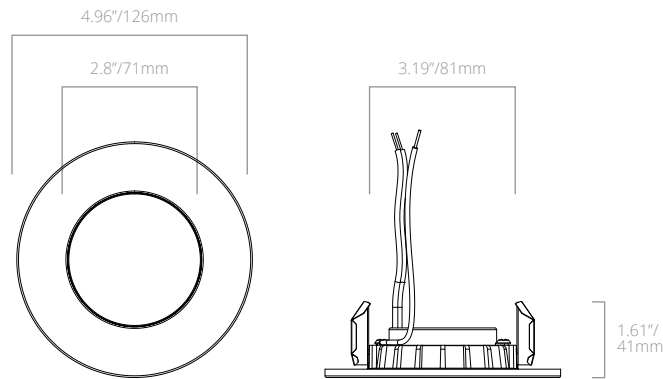

CONFIGURATOR

MODEL	SIZE	LUMENS	WATTS	CRI/CCT	VOLTAGE	DIMMING	FINISH
SSDR : Slim Surface Downlight Recessed	4 - 4"	70 - 700 lm	9W - 9W	830 - 80 CRI; 3000K	120 - 120V	DT - Triac Dimming	WH - White
		60 - 600 lm		9CCT3 - 90 CRI; 27/30/4000K			

ACCESSORIES

ORDER CODE	ITEM #	DESCRIPTION
11282	SSDR4/TRIM/BK*	4" Trim Black
11283	SSDR4/TRIM/SI*	4" Trim Silver
11284	SSDR4/RETROACC	4" Retrofit Accessory

**Compatible with 90CRI FieldCCeT fixture only*

PRODUCT DIMENSIONS

SSDR4 9W

SSDR4 9W W/ RETROFIT ACCESSORY

PHOTOMETRICS

SSDR4/9W/830/120DT/WH

ZONAL LUMEN SUMMARY		
ZONE	LUMENS	%FIXTURE
0-30	214.69	27.6%
0-40	352.42	45.3%
0-60	621.95	80.0%
0-80	761.86	98.0%
0-90	774.28	99.6%
60-80	139.91	18.0%
70-80	47.42	6.1%
80-90	12.42	1.6%
0-180	777.57	100%