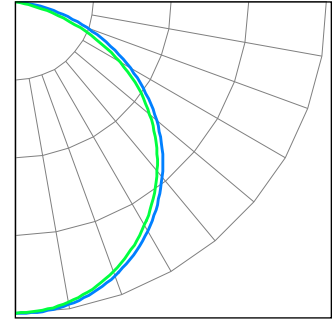

SSDR4/9W/9CCT3/120DT/WH

ZONAL LUMEN SUMMARY		
ZONE	LUMENS	%FIXTURE
0-30	179.23	28.9%
0-40	292.58	47.2%
0-60	511.23	82.4%
0-80	613.25	98.9%
0-90	617.78	99.6%
60-80	102.02	16.4%
70-80	30.77	5.0%
80-90	4.53	0.7%
0-180	620.28	100%