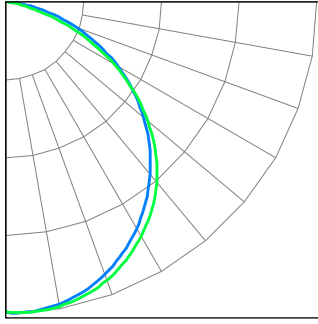

PRODUCT DIMENSIONS

SSDR4 9W

SSDR4 9W W/ RETROFIT ACCESSORY

PHOTOMETRICS

SSDR4/9W/830/120DT/WH

ZONAL LUMEN SUMMARY		
ZONE	LUMENS	%FIXTURE
0-30	214.69	27.6%
0-40	352.42	45.3%
0-60	621.95	80.0%
0-80	761.86	98.0%
0-90	774.28	99.6%
60-80	139.91	18.0%
70-80	47.42	6.1%
80-90	12.42	1.6%
0-180	777.57	100%

■ 0° ■ 90°

SSDR4/9W/9CCT3/120DT/WH

ZONAL LUMEN SUMMARY		
ZONE	LUMENS	%FIXTURE
0-30	179.23	28.9%
0-40	292.58	47.2%
0-60	511.23	82.4%
0-80	613.25	98.9%
0-90	617.78	99.6%
60-80	102.02	16.4%
70-80	30.77	5.0%
80-90	4.53	0.7%
0-180	620.28	100%