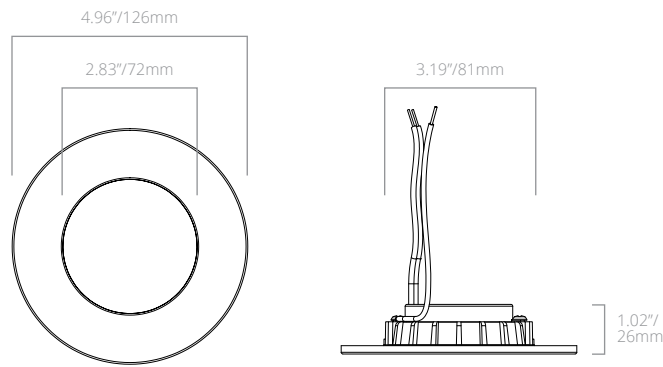

CONFIGURATOR

MODEL	SIZE	LUMENS	WATTS	CRI/CCT	VOLTAGE	DIMMING	FINISH
SSDR : Slim Surface Downlight Recessed	4 - 4"	70 - 700 lm	9W - 9W	830 - 80 CRI; 3000K	120 - 120V	DT - Triac Dimming	WH - White
		60 - 600 lm		9CCT3 - 90 CRI; 27/30/4000K			

PERFORMANCE SUMMARY

ORDER CODE	ITEM #	SIZE	WATTS	NOMINAL LUMENS	CCT	CRI	VOLTS	DIMMING	ETL	ENERGY STAR
11280	SSDR4/9W/830/120DT/WH	4"	9W	700	3000K	>80	120V	Triac	Wet	★
11281	SSDR4/9W/9CCT3/120DT/WH	4"	9W	600	27/30/4000K	>90	120V	Triac	Wet	★

PRODUCT DIMENSIONS

SSDR4 9W

SSDR4 9W W/ RETROFIT ACCESSORY

PHOTOMETRICS

SSDR4/9W/830/120DT/WH

ZONAL LUMEN SUMMARY		
ZONE	LUMENS	%FIXTURE
0-30	214.69	27.6%
0-40	352.42	45.3%
0-60	621.95	80.0%
0-80	761.86	98.0%
0-90	774.28	99.6%
60-80	139.91	18.0%
70-80	47.42	6.1%
80-90	12.42	1.6%
0-180	777.57	100%