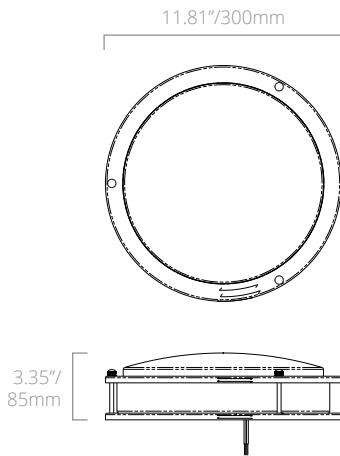

ORDERING INFORMATION

EXAMPLE: AGE12-120-16W-830-120DT-SL

Model	Size	Lumens	Watts	CRI/CCT	Voltage	Dimming	Finish
FMAGE : Ages Flush Mount	12 - 12"	120 - 1,200 lm	16W - 16W	830 - 80 CRI; 3000K 8CCT5 - 80 CRI; 27/30/35/40/5000K	120 - 120V	DT - Dimmable: Triac	SL - Silver
	14 - 14"	150 - 1,500 lm	20W - 20W	830 - 80 CRI; 3000K 8CCT5 - 80 CRI; 27/30/35/40/5000K			
	16 - 16"	180 - 1,800 lm	24W - 24W	8CCT5 - 80 CRI; 27/30/35/40/5000K			

★ENERGY STAR® Approved

DIMENSIONS

AGE12

AGE14

AGE16