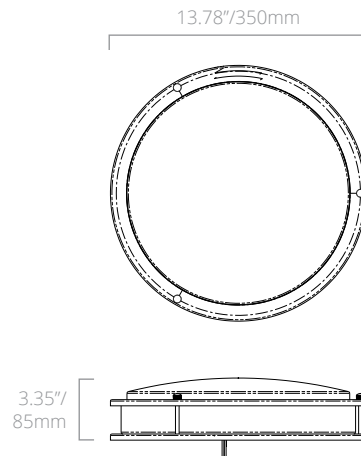

ORDERING INFORMATION

EXAMPLE: AGE12-120-16W-830-120DT-SL

Model	Size	Lumens	Watts	CRI/CCT	Voltage	Dimming	Finish
FMAGE : Ages Flush Mount	12 - 12"	120 - 1,200 lm	16W - 16W	830 - 80 CRI; 3000K 8CCT5 - 80 CRI; 27/30/35/40/5000K	120 - 120V	DT - Dimmable: Triac	SL - Silver
	14 - 14"	150 - 1,500 lm	20W - 20W	830 - 80 CRI; 3000K 8CCT5 - 80 CRI; 27/30/35/40/5000K			
	16 - 16"	180 - 1,800 lm	24W - 24W	8CCT5 - 80 CRI; 27/30/35/40/5000K			

PERFORMANCE SUMMARY

Order Code	Item #	Size	Watts	Lumens	CCT	CRI	Volts	Dimming	ES
11269	FMAGE12-120-16W-830-120DT-SL	12"	16W	1,200	3000K	80+	120V	Dimmable	★
11271	FMAGE12-120-16W-8CCT5-120DT-SL	12"	16W	1,200	27/30/35/40/5000K	80+	120V	Dimmable	★
11270	FMAGE14-150-20W-830-120DT-SL	14"	20W	1,500	3000K	80+	120V	Dimmable	★
11272	FMAGE14-150-20W-8CCT5-120DT-SL	14"	20W	1,500	27/30/35/40/5000K	80+	120V	Dimmable	★
11273	FMAGE16-180-24W-8CCT5-120DT-SL	16"	24W	1,800	27/30/35/40/5000K	80+	120V	Dimmable	★

★ENERGY STAR® Approved

DIMENSIONS

AGE12

AGE14

AGE16