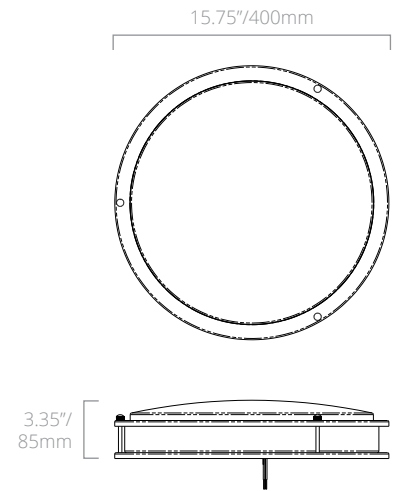

ORDERING INFORMATION

EXAMPLE: AGE12-120-16W-830-120DT-SL

Model	Size	Lumens	Watts	CRI/CCT	Voltage	Dimming	Finish
FMAGE : Ages Flush Mount	12 - 12"	120 - 1,200 lm	16W - 16W	830 - 80 CRI; 3000K 8CCT5 - 80 CRI; 27/30/35/40/5000K	120 - 120V	DT - Dimmable: Triac	SL - Silver
	14 - 14"	150 - 1,500 lm	20W - 20W	830 - 80 CRI; 3000K 8CCT5 - 80 CRI; 27/30/35/40/5000K			
	16 - 16"	180 - 1,800 lm	24W - 24W	8CCT5 - 80 CRI; 27/30/35/40/5000K			

★ENERGY STAR® Approved

DIMENSIONS

AGE12

AGE14

AGE16