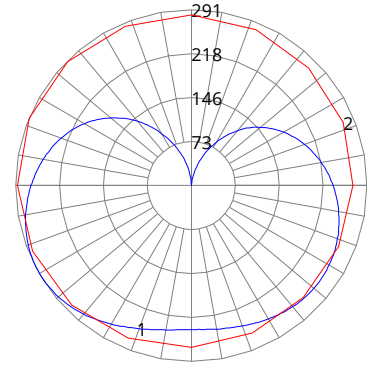

## DIMENSIONS

# PHOTOMETRICS

LED20WA21/8xx-U

ZONAL LUMEN SUMMARY		
Zone	Lumens	%Fixture
0-30	210.71	7.6%
0-40	377.22	13.7%
0-60	836.91	30.3%
0-80	1392.55	50.4%
0-90	1672.05	60.5%
60-80	555.64	20.1%
70-80	283.00	10.2%
80-90	279.50	18.1%
0-180	2762.92	100%

LED20WA21/8xx-U-DIM

ZONAL LUMEN SUMMARY		
Zone	Lumens	%Fixture
0-30	210.71	7.6%
0-40	377.22	13.7%
0-60	836.91	30.3%
0-80	1392.55	50.4%
0-90	1672.05	60.5%
60-80	555.64	20.1%
70-80	283.00	10.2%
80-90	279.50	18.1%
0-180	2762.92	100%