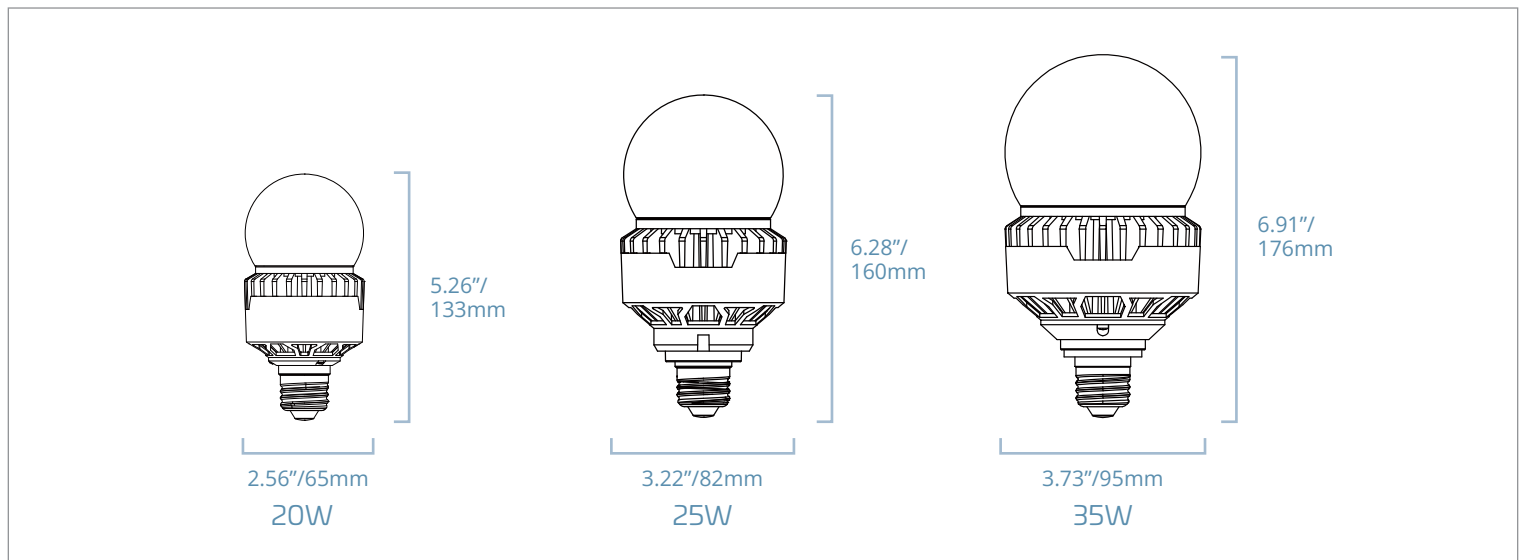

### APPLICATIONS

- Restaurants & Hospitality
- Retail
- Residential
- Accent/Display Lighting
- Healthcare
- Bollards
- Post-Tops

A21 20W

A23 25W

PS25 35W

<b>PERFORMANCE</b>	Power Consumption	20W	25W	35W
	Lumens	2,900	3,400	4,500
	Efficacy (LPW)	145	136	129
	CRI	80+		
	CCT	4000K, 5000K		
	Life (L70)	25,000 hours		
<b>ELECTRICAL</b>	Power Factor	>0.9		
	Input Voltage	120V; 120-277V		
<b>CONSTRUCTION</b>	Operating Temperature	-25°C (-13°F) to 45°C (113°F)		
	Base	E26		
<b>LISTINGS</b>	Certification(s)	ENERGY STAR® Rated; cULus Classified		
	Material Usage	RoHS Compliant; no mercury or lead		
	Environment	Open and enclosed fixture rated; UL Approved for damp locations		

## DIMENSIONS