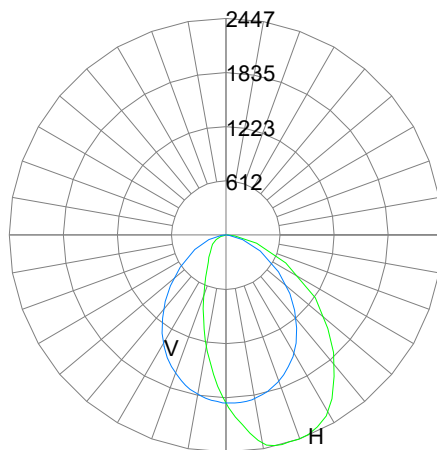

## ACCESSORIES

Order Code	Item #	Description
11154	WPAYOKESM	Adjustable Wall Pack Yoke Mount Small (12W/35W models)
11155	WPAKNUCKLES	Adjustable Wall Pack Knuckle Mount Small (12W/35W models)
11156	WPAYOKEMD	Adjustable Wall Pack Yoke Medium (50W/75W models)
11157	WPAKNUCKLEMD	Adjustable Wall Pack Knuckle Mount Medium (50W/75W models)
09966	PC1-4036-U	Photocell, Flush Mount, 120-277V
09967	PC1-4136-U	Photocell, Stem Mount, Side Lens, 120-277V
09968	PC1-4236-U	Photocell, Stem Swivel Mount, Side Lens, 120-277V
09969	PC1-4736-U	Photocell, Stem Swivel Mount, Top Lens, 120-277V

## DIMENSIONS

**12W**

**35W**

**50W**

**75W**