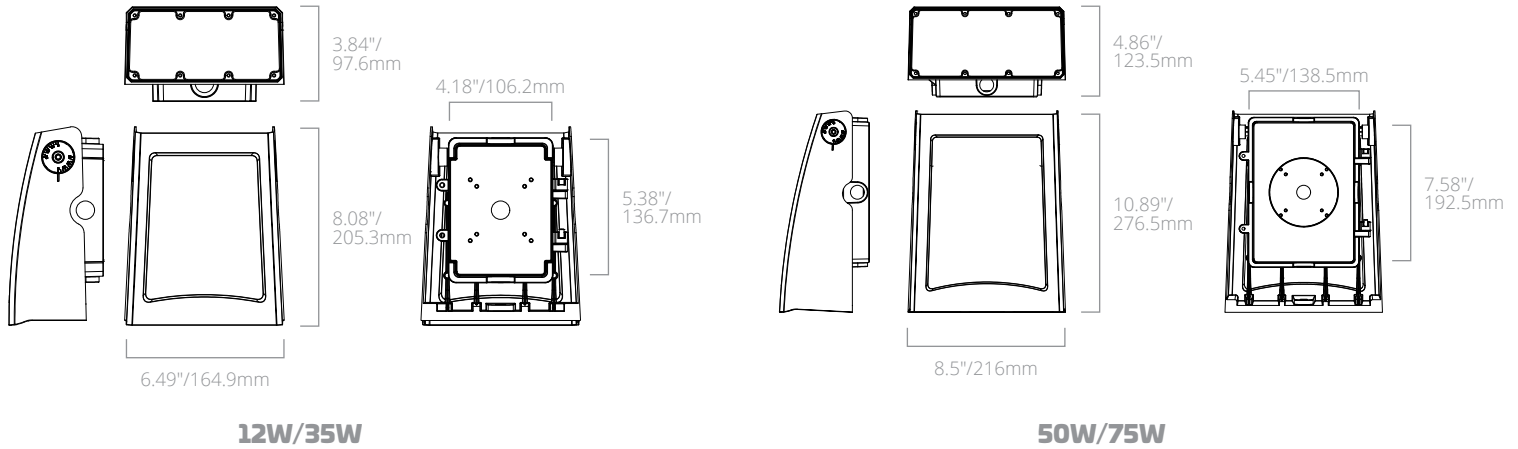

### DESCRIPTION

A stylish and slim adjustable wallpack featuring 130lpw efficiency and 0°-90° adjustability.

## DIMENSIONS

**12W**

**35W**

**50W**

**75W**