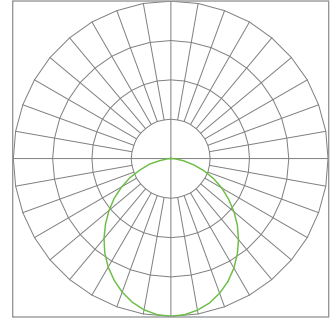

LLW4 40W (Typical performance @ 4000K)

LLW2 20W (Typical performance @ 5000K)

ZONAL LUMEN SUMMARY		
ZONE	LUMENS	%FIXTURE
0-30	1336.16	29.00
0-40	2142.69	46.50
0-60	3643.04	79.10
0-80	4466.13	96.90
0-90	4573.43	99.30
60-80	823.08	17.90
70-80	302.21	6.60
80-90	107.30	2.30
0-180	4607.07	100.00