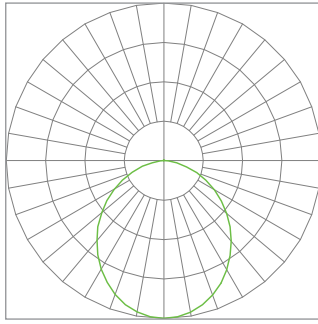

*Note: Ships at 4000K

PRODUCT DIMENSIONS

LLW2

LLW4

PHOTOMETRICS

LLW4 32W (Typical performance @ 4000K)

ZONAL LUMEN SUMMARY		
ZONE	LUMENS	%FIXTURE
0-30	1047.74	29.00
0-40	1679.64	46.50
0-60	2854.18	79.10
0-80	3497.67	96.90
0-90	3582.53	99.30
60-80	643.49	17.80
70-80	236.18	6.50
80-90	84.86	2.40
0-180	3609.26	100.00