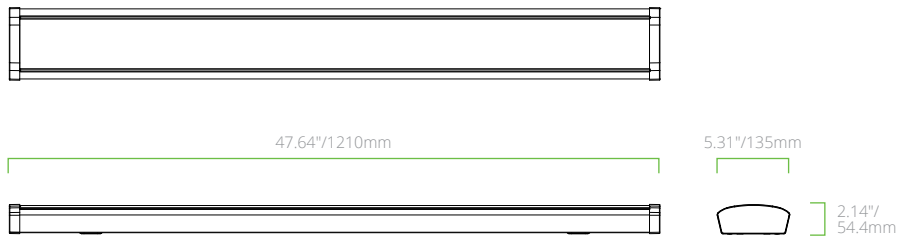

*Note: Ships at 4000K

PRODUCT DIMENSIONS

LLW2

LLW4

PHOTOMETRICS

LLW4 32W (Typical performance @ 4000K)

ZONAL LUMEN SUMMARY		
ZONE	LUMENS	%FIXTURE
0-30	1047.74	29.00
0-40	1679.64	46.50
0-60	2854.18	79.10
0-80	3497.67	96.90
0-90	3582.53	99.30
60-80	643.49	17.80
70-80	236.18	6.50
80-90	84.86	2.40
0-180	3609.26	100.00