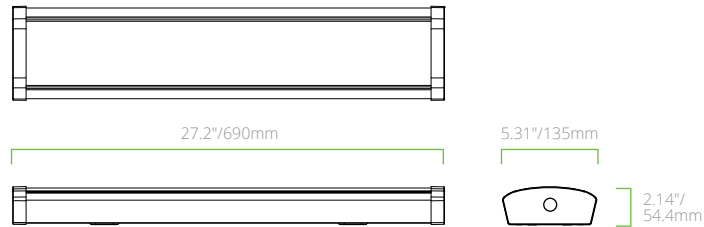

*Note: Ships at 4000K

PRODUCT DIMENSIONS

LLW2

LLW4

PHOTOMETRICS

LLW4 32W (Typical performance @ 4000K)

ZONAL LUMEN SUMMARY		
ZONE	LUMENS	%FIXTURE
0-30	1047.74	29.00
0-40	1679.64	46.50
0-60	2854.18	79.10
0-80	3497.67	96.90
0-90	3582.53	99.30
60-80	643.49	17.80
70-80	236.18	6.50
80-90	84.86	2.40
0-180	3609.26	100.00