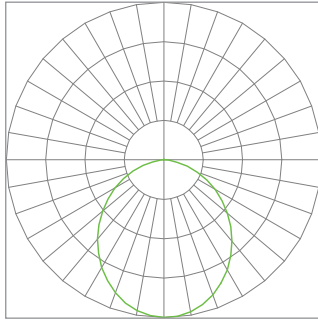

LLW4 32W (Typical performance @ 5000K)

ZONAL LUMEN SUMMARY		
ZONE	LUMENS	%FIXTURE
0-30	1577.18	29.00
0-40	2528.31	46.60
0-60	4295.46	79.10
0-80	5261.31	96.90
0-90	5386.00	99.20
60-80	965.85	17.80
70-80	353.81	6.50
80-90	124.69	2.30
0-180	5430.69	100.00