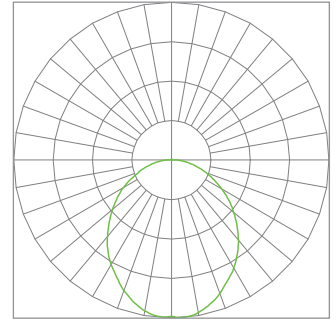

LLW4 40W (Typical performance @ 5000K)

ZONAL LUMEN SUMMARY		
ZONE	LUMENS	%FIXTURE
0-30	706.99	28.80
0-40	1134.82	46.20
0-60	1931.05	78.60
0-80	2365.67	96.30
0-90	2426.63	98.80
60-80	434.62	17.70
70-80	161.64	6.60
80-90	60.97	2.50
0-180	2457.13	100.00