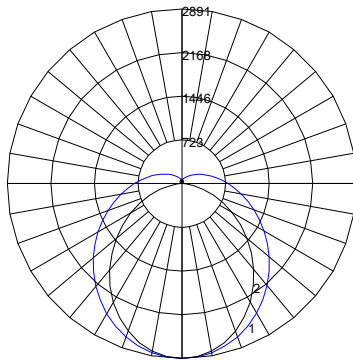

ZONAL LUMEN SUMMARY		
Zone	Lumens	%Fixture
0-20	584.85	10.2%
0-30	1236.42	21.5%
0-40	2018.53	35.1%
0-60	3590.94	62.4%
0-80	4728.79	82.2%
0-90	5085.91	88.4%
90-180	668.28	11.6%
0-180	5754.19	100%

STR8-60

ZONAL LUMEN SUMMARY		
Zone	Lumens	%Fixture
0-20	606.92	10.2%
0-30	1282.38	21.6%
0-40	2091.32	35.3%
0-60	3711.97	62.6%
0-80	4880.54	82.3%
0-90	5247.15	88.5%
90-180	684.52	11.5%
0-180	5931.67	100%

STR8-85

ZONAL LUMEN SUMMARY		
Zone	Lumens	%Fixture
0-20	846.22	10.2%
0-30	1787.67	21.5%
0-40	2915.8	35.1%
0-60	5180.21	62.4%
0-80	6816.87	82.1%
0-90	7331.16	88.3%
90-180	975.03	11.7%
0-180	8306.2	100%

STR8-97

ZONAL LUMEN SUMMARY		
Zone	Lumens	%Fixture
0-20	1049.21	10.3%
0-30	2210.44	21.7%
0-40	3591.27	35.3%
0-60	6339.3	62.3%
0-80	8304.64	81.6%
0-90	8909.24	87.6%
90-180	1262.17	12.4%
0-180	10171.41	100%