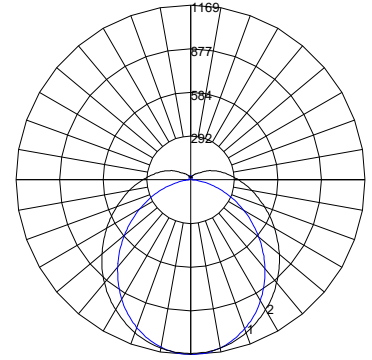

PHOTOMETRICS

STR-2C

ZONAL LUMEN SUMMARY		
Zone	Lumens	%Fixture
0-20	303.46	10.2%
0-30	641.19	21.6%
0-40	1045.66	35.3%
0-60	1855.98	62.6%
0-80	2440.27	82.3%
0-90	2623.57	88.5%
90-180	342.26	11.5%
0-180	2965.83	100%

STR-3C

ZONAL LUMEN SUMMARY		
Zone	Lumens	%Fixture
0-20	423.11	10.2%
0-30	893.84	21.5%
0-40	1457.9	35.1%
0-60	2590.1	62.4%
0-80	3408.44	82.1%
0-90	3665.58	88.3%
90-180	487.52	11.7%
0-180	4153.1	100%

STR-4C