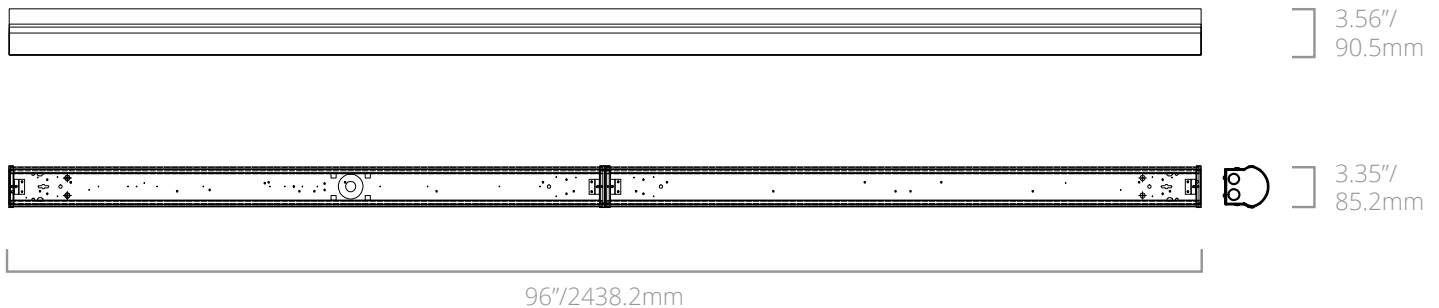

ORDERING INFORMATION

EXAMPLE: STR8-60/D0/840-U-D

Model	Package	Efficacy	CCT	Voltage	Dimming
STR : LED Linear Strip, 4' STR8 : LED Linear Strip, 8'	2C - 23W; 3,000/3,013 lm 3C - 32W; 4,000/4,224 lm 4C - 46W; 6,000/6,026 lm 60 - 46W; 6,000 lm 85 - 65W; 8,500 lm 97 - 75W; 9,750 lm 117 - 90W; 11,700 lm	D0 - 130 lpw	40K - 4000K 50K - 5000K 840 - 80 CRI; 4000K 850 - 80 CRI; 5000K	U - 120-277V H - 347V	D - 0-10V Dimming

PERFORMANCE SUMMARY

Order Code	Item #	Length	Watts	Lumens	LPW	CCT	CRI	Volts	Dimming	DLC
09534	STR-2C-40K-U	4'	23W	3,013	130	4000K	80+	120-277VAC	0-10V	✓✓
09820	STR-2C-50K-U	4'	23W	3,000	130	5000K	80+	120-277VAC	0-10V	✓✓
09535	STR-3C-40K-U	4'	32W	4,224	130	4000K	80+	120-277VAC	0-10V	✓✓
09821	STR-3C-50K-U	4'	32W	4,200	130	5000K	80+	120-277VAC	0-10V	✓✓
09536	STR-4C-40K-U	4'	46W	6,026	130	4000K	80+	120-277VAC	0-10V	✓✓
09822	STR-4C-50K-U	4'	46W	6,000	130	5000K	80+	120-277VAC	0-10V	✓✓
10351	STR8-60/D0/840-U-D	8'	46W	6,000	130	4000K	80+	120-277V	0-10V	✓✓
10352	STR8-60/D0/850-U-D	8'	46W	6,000	130	5000K	80+	120-277V	0-10V	✓✓
10358	STR8-97/D0/840-H-D*	8'	75W	9,750	130	4000K	80+	347V	0-10V	✓✓
10359	STR8-97/D0/850-H-D*	8'	75W	9,750	130	5000K	80+	347V	0-10V	✓✓
10355	STR8-117/D0/840-U-D	8'	90W	11,700	130	4000K	80+	120-277V	0-10V	✓✓
10356	STR8-117/D0/850-U-D	8'	90W	11,700	130	5000K	80+	120-277V	0-10V	✓✓

*Canada only ✓✓DesignLights Consortium® Premium Qualified

DIMENSIONS

4' STR

8' STR8

AVAILABLE ACCESSORIES

Order Code	Item #	Description
09823	STR-LCK	LED Strip, Linear Connection Kit
09843	STR-LENS	Replacement Lens for STR Fixtures
09788	STR-4-WG-W	Wire Guard, 4 ft. LED Strip, White
10357	STR8-WG-W	Wire Guard 8 ft LED Strip, White
10713	STR-V HOOK	V-Hooks for STR Fixtures
10892	STR-SMJB	STR Side Mount J-Box