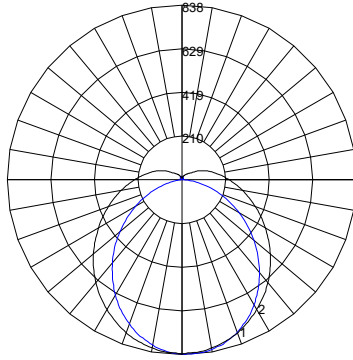

PHOTOMETRICS

STR-2C

ZONAL LUMEN SUMMARY		
Zone	Lumens	%Fixture
0-20	303.46	10.2%
0-30	641.19	21.6%
0-40	1045.66	35.3%
0-60	1855.98	62.6%
0-80	2440.27	82.3%
0-90	2623.57	88.5%
90-180	342.26	11.5%
0-180	2965.83	100%