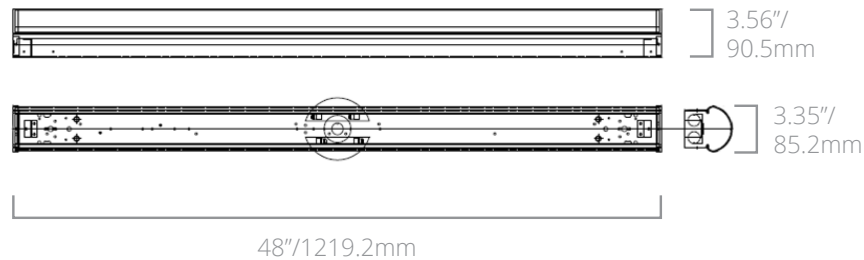

PERFORMANCE SUMMARY

Order Code	Item #	Length	Watts	Lumens	LPW	CCT	CRI	Volts	Dimming	DLC
09534	STR-2C-40K-U	4'	23W	3,013	130	4000K	80+	120-277VAC	0-10V	✓✓
09820	STR-2C-50K-U	4'	23W	3,000	130	5000K	80+	120-277VAC	0-10V	✓✓
09535	STR-3C-40K-U	4'	32W	4,224	130	4000K	80+	120-277VAC	0-10V	✓✓
09821	STR-3C-50K-U	4'	32W	4,200	130	5000K	80+	120-277VAC	0-10V	✓✓
09536	STR-4C-40K-U	4'	46W	6,026	130	4000K	80+	120-277VAC	0-10V	✓✓
09822	STR-4C-50K-U	4'	46W	6,000	130	5000K	80+	120-277VAC	0-10V	✓✓
10351	STR8-60/D0/840-U-D	8'	46W	6,000	130	4000K	80+	120-277V	0-10V	✓✓
10352	STR8-60/D0/850-U-D	8'	46W	6,000	130	5000K	80+	120-277V	0-10V	✓✓
10358	STR8-97/D0/840-H-D*	8'	75W	9,750	130	4000K	80+	347V	0-10V	✓✓
10359	STR8-97/D0/850-H-D*	8'	75W	9,750	130	5000K	80+	347V	0-10V	✓✓
10355	STR8-117/D0/840-U-D	8'	90W	11,700	130	4000K	80+	120-277V	0-10V	✓✓
10356	STR8-117/D0/850-U-D	8'	90W	11,700	130	5000K	80+	120-277V	0-10V	✓✓

*Canada only ✓✓DesignLights Consortium® Premium Qualified

DIMENSIONS

4' STR