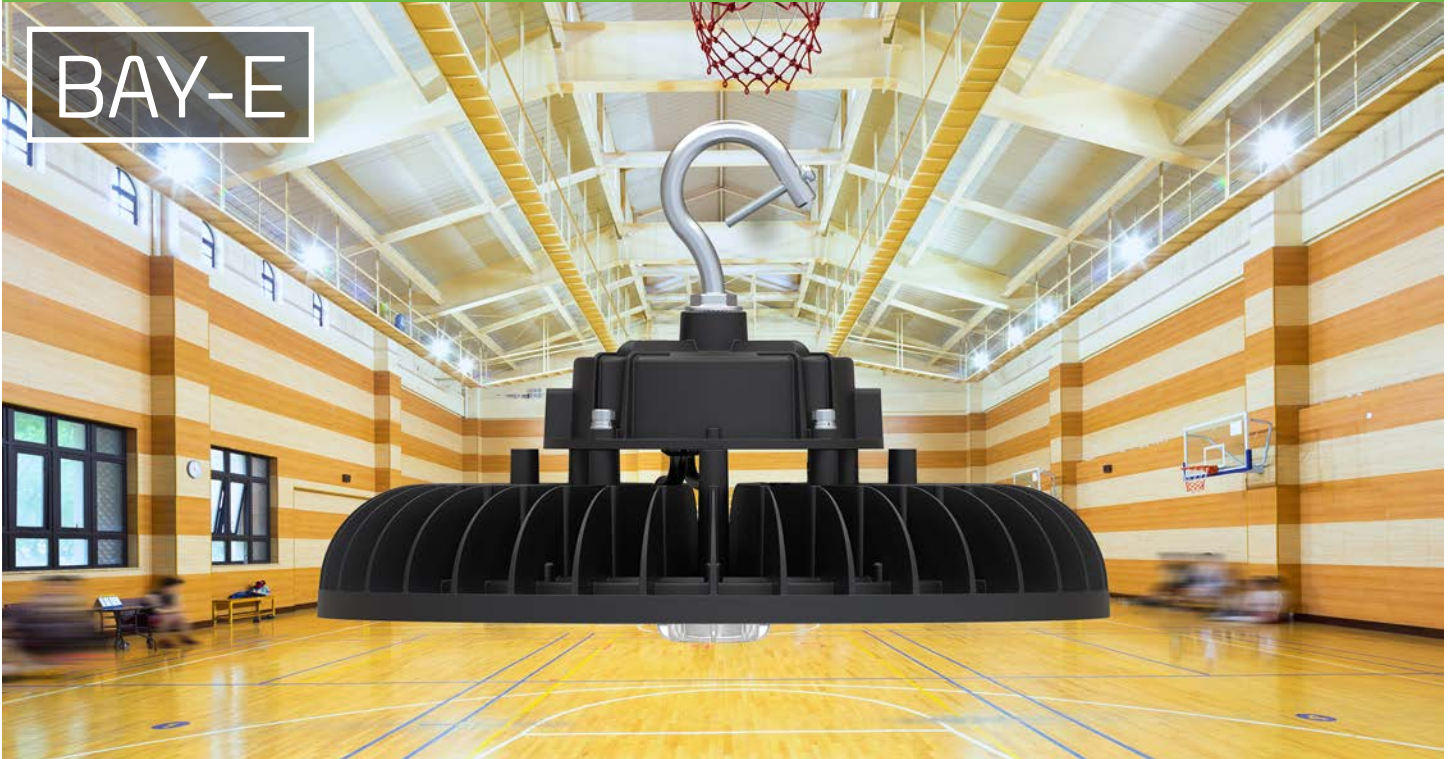

ROUND HIGH BAY

BAY-E

BAY-E Series 2 Round High Bay fixtures feature up to 160 lpw ultra-high efficiency, delivering superior performance over legacy HID high bays.

SPECIFICATIONS:

- 100W, 150W, 200W, 240W
- 15,400–38,000 lumen packages
- Up to 160 lpw
- 0-10V dimming
- 4000K or 5000K CCT
- >80 CRI
- 120° beam angle standard; optional field installed 60° and 90° options available
- Ships ready for plug-and-play sensors