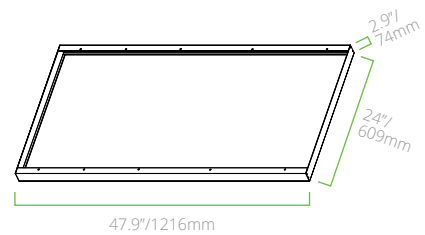

SLM24-RMK-A