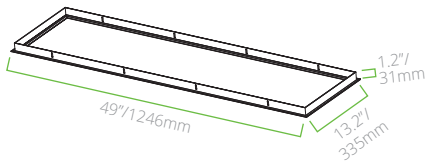

ACCESSORY DIMENSIONS

RECESSED MOUNT KIT

SLM14-RMK-A