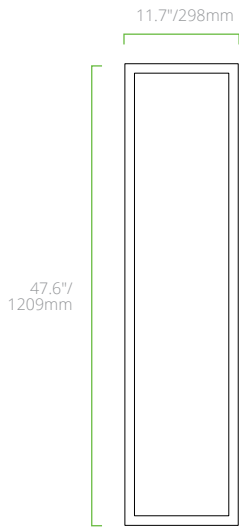

PERFORMANCE SUMMARY

ORDER CODE	ITEM #	SIZE	WATTS	NOMINAL LUMENS	LPW	CCT	DIMMING	VOLTS	DLC
DLC STANDARD									
11453	SLM22-44/B0/835-U-D-A	2'x2'	40W	4,400	110	3500K	0-10V	120-277V	✓
11454	SLM22-44/B0/840-U-D-A	2'x2'	40W	4,400	110	4000K	0-10V	120-277V	✓
11455	SLM22-44/B0/850-U-D-A	2'x2'	40W	4,400	110	5000K	0-10V	120-277V	✓
11456	SLM24-44/B0/835-U-D-A	2'x4'	40W	4,400	110	3500K	0-10V	120-277V	✓
11457	SLM24-44/B0/840-U-D-A	2'x4'	40W	4,400	110	4000K	0-10V	120-277V	✓
11458	SLM24-44/B0/850-U-D-A	2'x4'	40W	4,400	110	5000K	0-10V	120-277V	✓
11459	SLM24-55/B0/835-U-D-A	2'x4'	50W	5,500	110	3500K	0-10V	120-277V	✓
11460	SLM24-55/B0/840-U-D-A	2'x4'	50W	5,500	110	4000K	0-10V	120-277V	✓
11461	SLM24-55/B0/850-U-D-A	2'x4'	50W	5,500	110	5000K	0-10V	120-277V	✓

PRODUCT DIMENSIONS

1.97"/50mm [] = 0.39"/10mm

SLM14

1.97"/50mm [] = 0.39"/10mm

SLM22

1.97"/50mm [] = 0.39"/10mm

SLM24

ACCESSORY DIMENSIONS