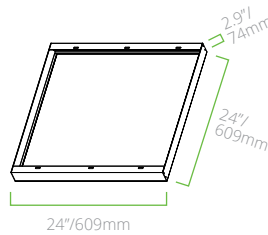

SLM22-RMK-A