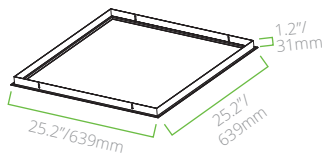

SLM22-RMK-A