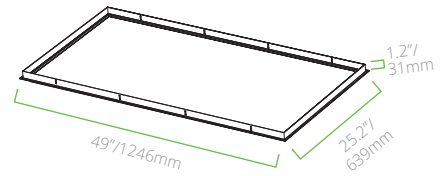

SLM24-RMK-A