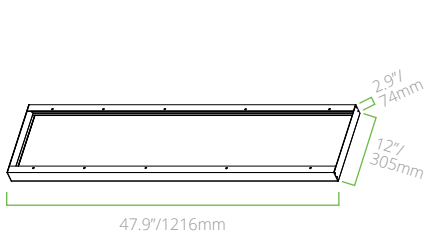

SURFACE MOUNT KIT

SLM14-RMK-A