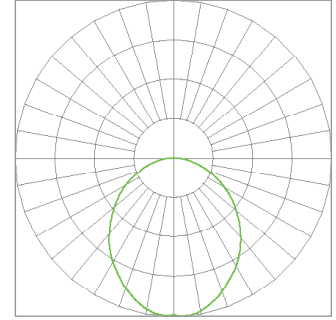

LLW4 40W (Typical performance @ 5000K)

ZONAL LUMEN SUMMARY		
ZONE	LUMENS	%FIXTURE
0-30	706.99	28.80
0-40	1134.82	46.20
0-60	1931.05	78.60
0-80	2365.67	96.30
0-90	2426.63	98.80
60-80	434.62	17.70
70-80	161.64	6.60
80-90	60.97	2.50
0-180	2457.13	100.00