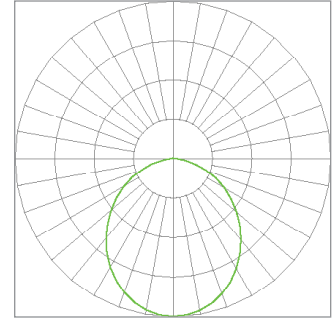

LLW4 40W (Typical performance @ 4000K)

LLW2 20W (Typical performance @ 5000K)

ZONAL LUMEN SUMMARY		
ZONE	LUMENS	%FIXTURE
0-30	1336.16	29.00
0-40	2142.69	46.50
0-60	3643.04	79.10
0-80	4466.13	96.90
0-90	4573.43	99.30
60-80	823.08	17.90
70-80	302.21	6.60
80-90	107.30	2.30
0-180	4607.07	100.00