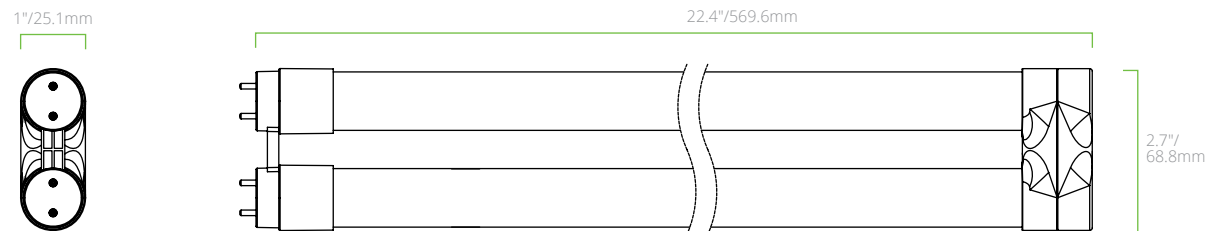

U-BEND - 1 5/8" LEG SPACING