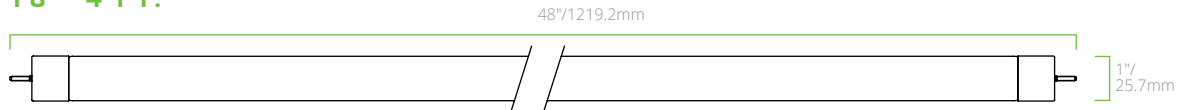

PRODUCT DIMENSIONS

T8 - 2 FT.

T8 - 3 FT.

T8 - 4 FT.

U-BEND - 1 5/8" LEG SPACING

U-BEND - 6" LEG SPACING