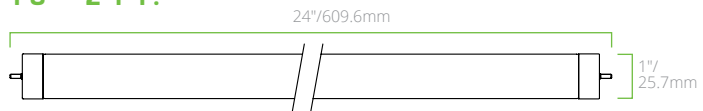

PRODUCT DIMENSIONS

T8 - 2 FT.