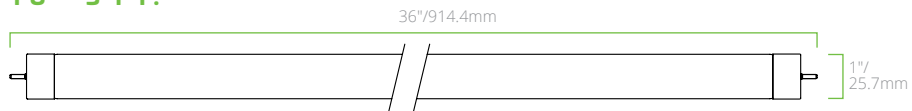

PRODUCT DIMENSIONS

T8 - 2 FT.

T8 - 3 FT.

T8 - 4 FT.

U-BEND - 1 5/8" LEG SPACING

U-BEND - 6" LEG SPACING