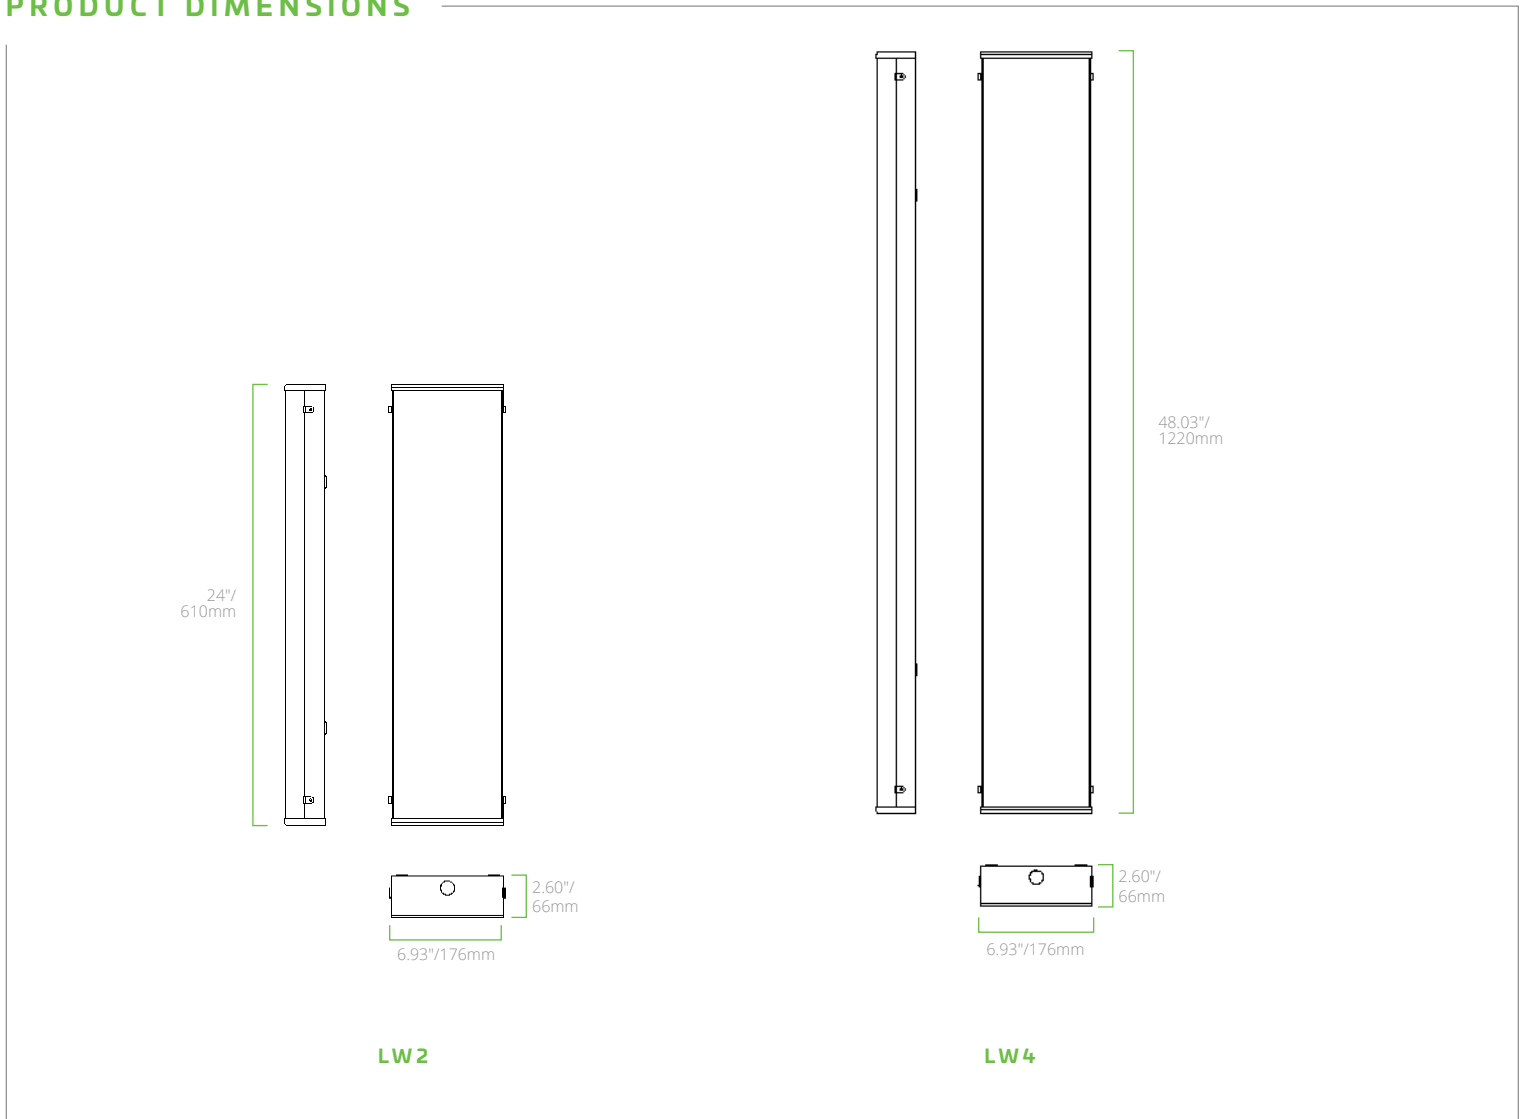

ACCESSORIES

ORDER CODE	ITEM #	DESCRIPTION
12570	LW2/CB	Linear Wrap 2FT Center Basket
12571	LW4/CB	Linear Wrap 4FT Center Basket

ACCESSORIES

ORDER CODE	ITEM #	INPUT VOLTAGE	EMERGENCY TIME	OUTPUT POWER	RECHARGE TIME	TITLE 20
10918	EEBN08WUA050	120-277V	>90mins	8W	24 hrs	✓
10896	EEBN15WUA050	120-277V	>90mins	15W	24 hrs	✓
10897	EEBN20WUA050	120-277V	>90mins	20W	24 hrs	✓

*NOTE: 4ft models only. Accessories are not compatible with 2ft model

PRODUCT DIMENSIONS

PHOTOMETRIC INFORMATION - LW2/25W/840/HD

POLAR CANDELA DISTRIBUTION

POWER
25W
VOLTAGE
120-347V

ILLUMINANCE AT A DISTANCE

H (ft/m)	LUX	FC	D (ft/m)
6.6' (2m)	305.5	28.4	12.2' (3.7m)
9.8' (3m)	135.8	12.6	18.4' (5.6m)
13.1' (4m)	76.4	7.1	24.3' (7.4m)
16.4' (5m)	48.9	4.5	30.6' (9.3m)
19.7' (6m)	34.0	3.2	36.5' (11.1m)

*Based on operation at 4000K & 120V.

PHOTOMETRIC INFORMATION - LW4/45W/840/HD

POLAR CANDELA DISTRIBUTION

POWER
45W
VOLTAGE
120-347V

ILLUMINANCE AT A DISTANCE

H (ft/m)	LUX	FC	D (ft/m)
6.6' (2m)	530.2	49.3	12.2' (3.7m)
9.8' (3m)	235.7	21.9	18.4' (5.6m)
13.1' (4m)	132.6	12.3	24.3' (7.4m)
16.4' (5m)	84.8	7.9	30.6' (9.3m)
19.7' (6m)	58.9	5.5	36.5' (11.1m)