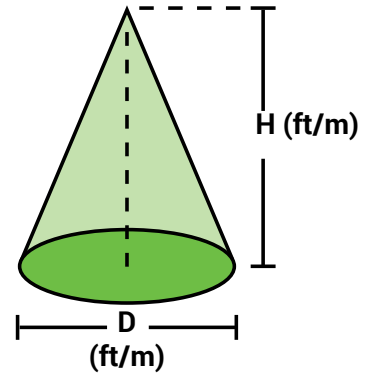

*NOTE: 4ft models only. Accessories are not compatible with 2ft model

PRODUCT DIMENSIONS

PHOTOMETRIC INFORMATION - LW2/25W/840/HD

POLAR CANDELA DISTRIBUTION

POWER
25W
VOLTAGE
120-347V

ILLUMINANCE AT A DISTANCE

H (ft/m)	LUX	FC	D (ft/m)
6.6' (2m)	305.5	28.4	12.2' (3.7m)
9.8' (3m)	135.8	12.6	18.4' (5.6m)
13.1' (4m)	76.4	7.1	24.3' (7.4m)
16.4' (5m)	48.9	4.5	30.6' (9.3m)
19.7' (6m)	34.0	3.2	36.5' (11.1m)

*Based on operation at 4000K & 120V.

PHOTOMETRIC INFORMATION - LW4/45W/840/HD

POLAR CANDELA DISTRIBUTION

POWER
45W
VOLTAGE
120-347V

ILLUMINANCE AT A DISTANCE

H (ft/m)	LUX	FC	D (ft/m)
6.6' (2m)	530.2	49.3	12.2' (3.7m)
9.8' (3m)	235.7	21.9	18.4' (5.6m)
13.1' (4m)	132.6	12.3	24.3' (7.4m)
16.4' (5m)	84.8	7.9	30.6' (9.3m)
19.7' (6m)	58.9	5.5	36.5' (11.1m)