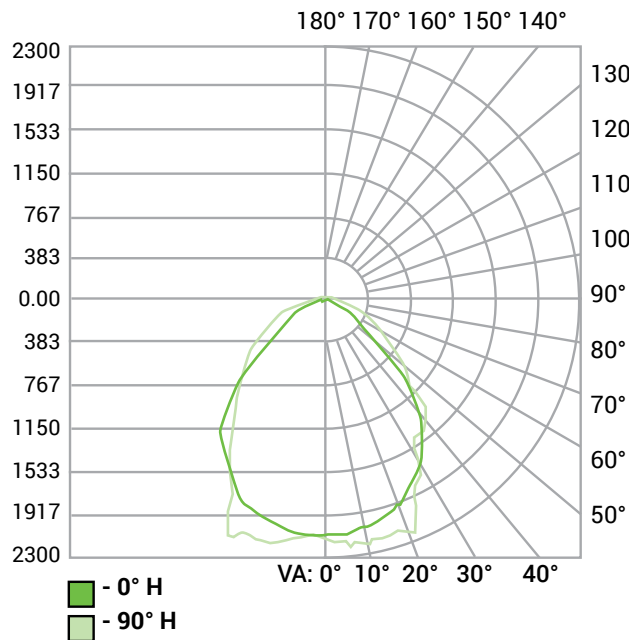

PERFORMANCE SUMMARY

ORDER CODE	ITEM #	SIZE	WATTS	NOMINAL LUMENS	LPW	CCT	CRI	DIMMING	VOLTS	DLC STANDARD
12566	LW2/25W/840/HD	2'	25W	2,875	115	4000K	>80	0-10V	120-347V	✓
12567	LW4/45W/840/HD	4'	45W	5,175	115	4000K	>80	0-10V	120-347V	✓
12568	LW2/PS25/FCCT3/HD	2'	15/20/25W	2,875	115	35/40/5000K	>80	0-10V	120-347V	✓
12569	LW4/PS45/FCCT3/HD	4'	27/36/45W	5,175	115	35/40/5000K	>80	0-10V	120-347V	✓

*NOTE: 4ft models only. Accessories are not compatible with 2ft model

PRODUCT DIMENSIONS

PHOTOMETRIC INFORMATION - LW2/25W/840/HD

POLAR CANDELA DISTRIBUTION

POWER
25W
VOLTAGE
120-347V

ILLUMINANCE AT A DISTANCE

H (ft/m)	LUX	FC	D (ft/m)
6.6' (2m)	305.5	28.4	12.2' (3.7m)
9.8' (3m)	135.8	12.6	18.4' (5.6m)
13.1' (4m)	76.4	7.1	24.3' (7.4m)
16.4' (5m)	48.9	4.5	30.6' (9.3m)
19.7' (6m)	34.0	3.2	36.5' (11.1m)

*Based on operation at 4000K & 120V.

PHOTOMETRIC INFORMATION - LW4/45W/840/HD

POLAR CANDELA DISTRIBUTION

POWER
45W
VOLTAGE
120-347V

ILLUMINANCE AT A DISTANCE

H (ft/m)	LUX	FC	D (ft/m)
6.6' (2m)	530.2	49.3	12.2' (3.7m)
9.8' (3m)	235.7	21.9	18.4' (5.6m)
13.1' (4m)	132.6	12.3	24.3' (7.4m)
16.4' (5m)	84.8	7.9	30.6' (9.3m)
19.7' (6m)	58.9	5.5	36.5' (11.1m)