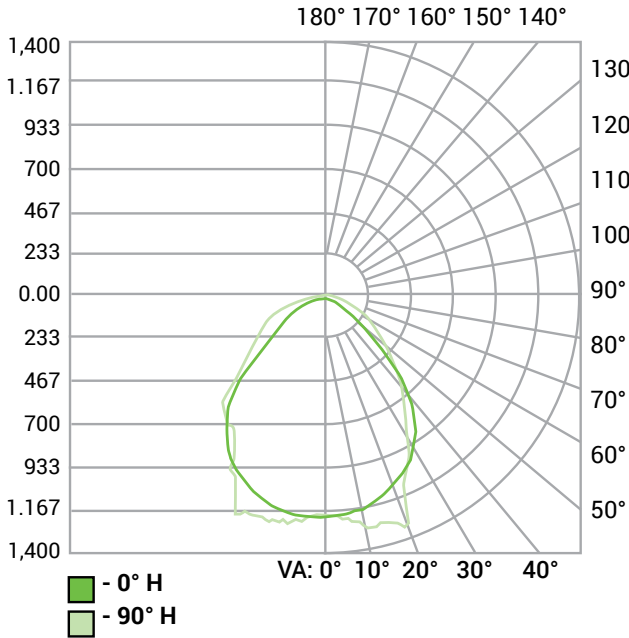

ACCESSORIES

ORDER CODE	ITEM #	DESCRIPTION
12570	LW2/CB	Linear Wrap 2FT Center Basket
12571	LW4/CB	Linear Wrap 4FT Center Basket

ACCESSORIES

ORDER CODE	ITEM #	INPUT VOLTAGE	EMERGENCY TIME	OUTPUT POWER	RECHARGE TIME	TITLE 20
10918	EEBN08WUA050	120-277V	>90mins	8W	24 hrs	✓
10896	EEBN15WUA050	120-277V	>90mins	15W	24 hrs	✓
10897	EEBN20WUA050	120-277V	>90mins	20W	24 hrs	✓

*NOTE: 4ft models only. Accessories are not compatible with 2ft model

PRODUCT DIMENSIONS

PHOTOMETRIC INFORMATION - LW2/25W/840/HD

POLAR CANDELA DISTRIBUTION

POWER
25W
VOLTAGE
120-347V

ILLUMINANCE AT A DISTANCE

H (ft/m)	LUX	FC	D (ft/m)
6.6' (2m)	305.5	28.4	12.2' (3.7m)
9.8' (3m)	135.8	12.6	18.4' (5.6m)
13.1' (4m)	76.4	7.1	24.3' (7.4m)
16.4' (5m)	48.9	4.5	30.6' (9.3m)
19.7' (6m)	34.0	3.2	36.5' (11.1m)

*Based on operation at 4000K & 120V.

PHOTOMETRIC INFORMATION - LW4/45W/840/HD

POLAR CANDELA DISTRIBUTION

POWER
45W
VOLTAGE
120-347V

ILLUMINANCE AT A DISTANCE

H (ft/m)	LUX	FC	D (ft/m)
6.6' (2m)	530.2	49.3	12.2' (3.7m)
9.8' (3m)	235.7	21.9	18.4' (5.6m)
13.1' (4m)	132.6	12.3	24.3' (7.4m)
16.4' (5m)	84.8	7.9	30.6' (9.3m)
19.7' (6m)	58.9	5.5	36.5' (11.1m)