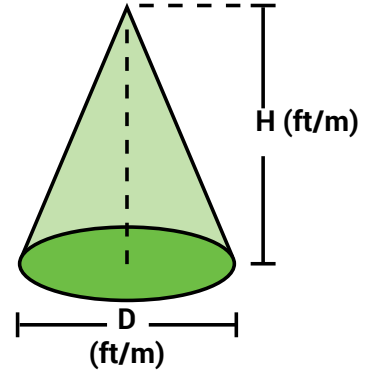

*NOTE: 4ft models only. Accessories are not compatible with 2ft model

PRODUCT DIMENSIONS

PHOTOMETRIC INFORMATION - LW2/25W/840/HD

POLAR CANDELA DISTRIBUTION

POWER
25W
VOLTAGE
120-347V

ILLUMINANCE AT A DISTANCE

H (ft/m)	LUX	FC	D (ft/m)
6.6' (2m)	305.5	28.4	12.2' (3.7m)
9.8' (3m)	135.8	12.6	18.4' (5.6m)
13.1' (4m)	76.4	7.1	24.3' (7.4m)
16.4' (5m)	48.9	4.5	30.6' (9.3m)
19.7' (6m)	34.0	3.2	36.5' (11.1m)

*Based on operation at 4000K & 120V.

PHOTOMETRIC INFORMATION - LW4/45W/840/HD

POLAR CANDELA DISTRIBUTION

POWER
45W
VOLTAGE
120-347V

ILLUMINANCE AT A DISTANCE

H (ft/m)	LUX	FC	D (ft/m)
6.6' (2m)	530.2	49.3	12.2' (3.7m)
9.8' (3m)	235.7	21.9	18.4' (5.6m)
13.1' (4m)	132.6	12.3	24.3' (7.4m)
16.4' (5m)	84.8	7.9	30.6' (9.3m)
19.7' (6m)	58.9	5.5	36.5' (11.1m)