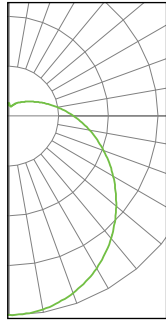

ZONAL LUMEN SUMMARY		
ZONE	LUMENS	%FIXTURE
0-20	191.44	8.9%
0-30	408.91	19.0%
0-40	676.16	31.4%
0-60	1239.1	57.5%
0-80	1670.2	77.6%
0-90	1808.94	84.0%
90-180	344.76	16.0%
0-180	2153.71	100%

VANLX2-210-28W-9CCT3-120