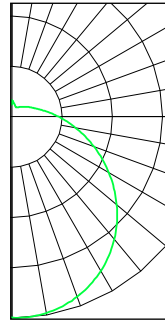

VANLX3-300-40W-9CCT3-120

ZONAL LUMEN SUMMARY		
ZONE	LUMENS	%FIXTURE
0-20	269.63	9.0%
0-30	576.40	19.3%
0-40	953.64	31.9%
0-60	1745.57	58.4%
0-80	2338.58	78.3%
0-90	2421.23	84.4%
90-180	465.66	15.6%
0-180	2986.89	100%