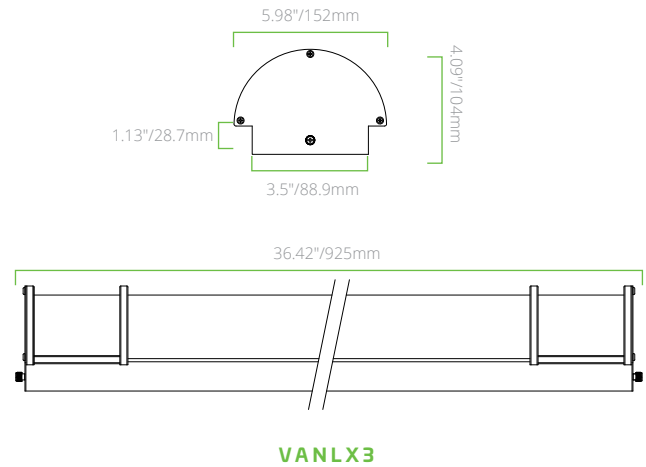

AVAILABLE MODELS

ORDER	ORDER CODE	ITEM #	SIZE	WATTS	CCT	LUMENS	EFFICACY (lm/W)	CRI	VOLTAGE	DIMMING	ENERGY STAR
	11372	VANLX2-210-28W-830-120-NI	2'	28W	3000K	2100 lm	75 lm/W	>80	120V	Triac	★
	11369	VANLX2-210-28W-9CCT3-120D-NI	2'	28W	27/30/4000K	2100 lm	75 lm/W	>90	120V	0-10V	★
	11373	VANLX3-300-40W-830-120-NI	3'	40W	3000K	3000 lm	75 lm/W	>80	120V	Triac	★
	11370	VANLX3-300-40W-9CCT3-120D-NI	3'	40W	27/30/4000K	3000 lm	75 lm/W	>90	120V	0-10V	★
	11374	VANLX4-400-55W-830-120-NI	4'	55W	3000K	4000 lm	72 lm/W	>80	120V	Triac	★
	11371	VANLX4-400-56W-9CCT3-120D-NI	4'	56W	27/30/4000K	4000 lm	71 lm/W	>90	120V	0-10V	★

MODEL CONFIGURATOR											
MODEL	SIZE	-	WATTS	-	CRI/CCT	-	VOLTAGE	DIMMING	-	COLOR	
VANLX		-		-		-			-	NI	

EXAMPLE PART NUMBER: VANLX4-400-55W-830-120-NI

PRODUCT DIMENSIONS