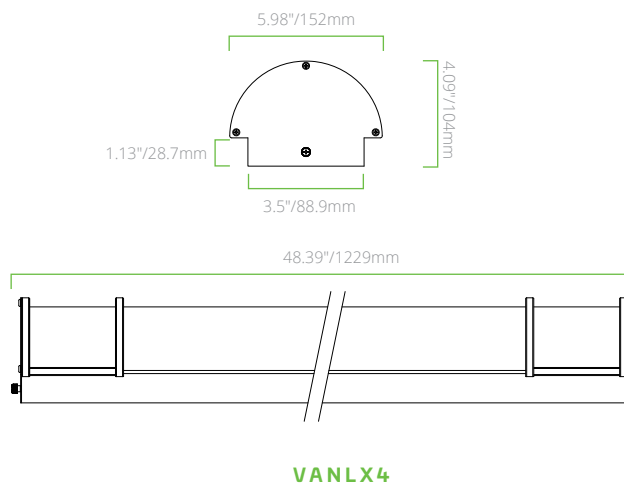

AVAILABLE MODELS

ORDER	ORDER CODE	ITEM #	SIZE	WATTS	CCT	LUMENS	EFFICACY (lm/W)	CRI	VOLTAGE	DIMMING	ENERGY STAR
	11372	VANLX2-210-28W-830-120-NI	2'	28W	3000K	2100 lm	75 lm/W	>80	120V	Triac	★
	11369	VANLX2-210-28W-9CCT3-120D-NI	2'	28W	27/30/4000K	2100 lm	75 lm/W	>90	120V	0-10V	★
	11373	VANLX3-300-40W-830-120-NI	3'	40W	3000K	3000 lm	75 lm/W	>80	120V	Triac	★
	11370	VANLX3-300-40W-9CCT3-120D-NI	3'	40W	27/30/4000K	3000 lm	75 lm/W	>90	120V	0-10V	★
	11374	VANLX4-400-55W-830-120-NI	4'	55W	3000K	4000 lm	72 lm/W	>80	120V	Triac	★
	11371	VANLX4-400-56W-9CCT3-120D-NI	4'	56W	27/30/4000K	4000 lm	71 lm/W	>90	120V	0-10V	★

MODEL CONFIGURATOR											
MODEL	SIZE	-	WATTS	-	CRI/CCT	-	VOLTAGE	DIMMING	-	COLOR	
VANLX		-		-		-			-	NI	

EXAMPLE PART NUMBER: VANLX4-400-55W-830-120-NI

PRODUCT DIMENSIONS