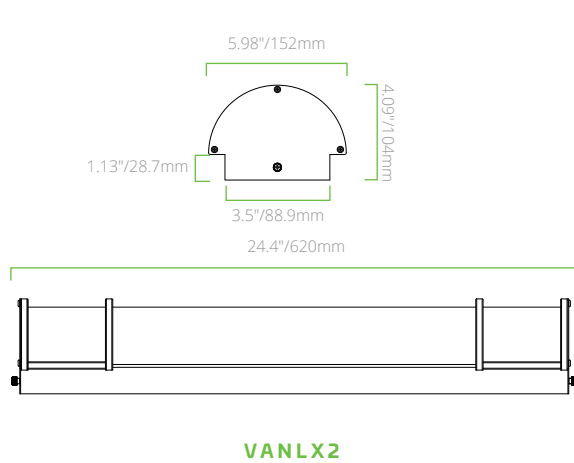

MODEL CONFIGURATOR											
MODEL	SIZE	-	WATTS	-	CRI/CCT	-	VOLTAGE	DIMMING	-	COLOR	
VANLX		-		-		-			-	NI	

EXAMPLE PART NUMBER: VANLX4-400-55W-830-120-NI

PRODUCT DIMENSIONS

PHOTOMETRICS

VANLX2-210-28W-830-120