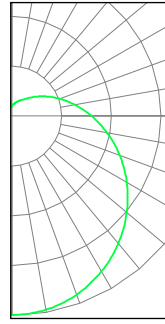

VANLX2-210-28W-9CCT3-120

ZONAL LUMEN SUMMARY		
ZONE	LUMENS	%FIXTURE
0-20	176.26	8.4%
0-30	376.84	18.1%
0-40	624.29	29.9%
0-60	1152.65	55.2%
0-80	1571.51	75.3%
0-90	1713.26	82.1%
90-180	374.34	17.9%
0-180	2087.6	100%