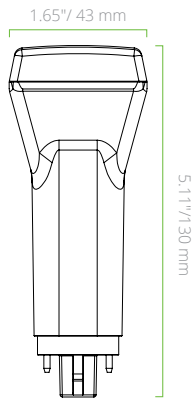

*All CCT-selectable lamps ship at 4000K CCT

SOCKET COMPATIBILITY

WORKS WITH

PRODUCT DIMENSIONS

**L6W G24Q BASE
HORIZONTAL**

**L6W G24Q BASE
VERTICAL**

**L7W G24Q BASE
OMNI-DIRECTIONAL**

**L9.5W G24Q BASE
VERTICAL**

**L9.5W G24Q BASE
HORIZONTAL**

**L9.5W G24Q BASE
OMNI-DIRECTIONAL**

**L9.5W G24Q BASE
HORIZONTAL
(CCT SELECTABLE)**

**L9.5W G24Q BASE
VERTICAL
(CCT SELECTABLE)**

**L14.5W G24Q BASE
HORIZONTAL**

**L17W G24Q BASE
VERTICAL**