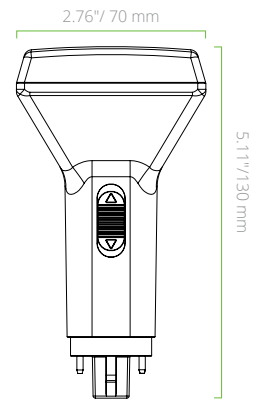

*All CCT-selectable lamps ship at 4000K CCT

SOCKET COMPATIBILITY

WORKS WITH

PRODUCT DIMENSIONS

**L6W G24Q BASE
HORIZONTAL**

**L6W G24Q BASE
VERTICAL**

**L7W G24Q BASE
OMNI-DIRECTIONAL**

**L9.5W G24Q BASE
VERTICAL**

**L9.5W G24Q BASE
HORIZONTAL**

**L9.5W G24Q BASE
OMNI-DIRECTIONAL**

**L9.5W G24Q BASE
HORIZONTAL
(CCT SELECTABLE)**

**L9.5W G24Q BASE
VERTICAL
(CCT SELECTABLE)**

**L14.5W G24Q BASE
HORIZONTAL**

**L17W G24Q BASE
VERTICAL**