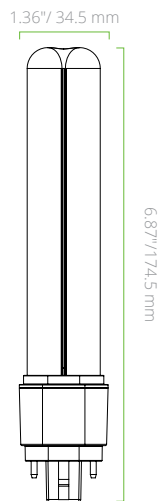

*All CCT-selectable lamps ship at 4000K CCT

SOCKET COMPATIBILITY

WORKS WITH

PRODUCT DIMENSIONS

**L6W G24Q BASE
HORIZONTAL**

**L6W G24Q BASE
VERTICAL**

**L7W G24Q BASE
OMNI-DIRECTIONAL**

**L9.5W G24Q BASE
VERTICAL**

**L9.5W G24Q BASE
HORIZONTAL**

**L9.5W G24Q BASE
OMNI-DIRECTIONAL**

**L9.5W G24Q BASE
HORIZONTAL
(CCT SELECTABLE)**

**L9.5W G24Q BASE
VERTICAL
(CCT SELECTABLE)**

**L14.5W G24Q BASE
HORIZONTAL**

**L17W G24Q BASE
VERTICAL**