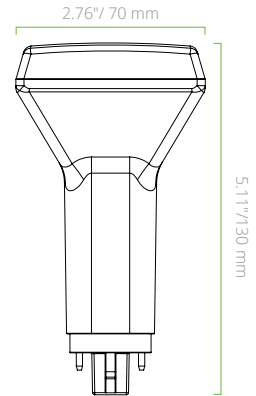

*All CCT-selectable lamps ship at 4000K CCT

SOCKET COMPATIBILITY

WORKS WITH

PRODUCT DIMENSIONS

**L6W G24Q BASE
HORIZONTAL**

**L6W G24Q BASE
VERTICAL**

**L7W G24Q BASE
OMNI-DIRECTIONAL**

**L9.5W G24Q BASE
VERTICAL**

**L9.5W G24Q BASE
HORIZONTAL**

**L9.5W G24Q BASE
OMNI-DIRECTIONAL**

**L9.5W G24Q BASE
HORIZONTAL
(CCT SELECTABLE)**

**L9.5W G24Q BASE
VERTICAL
(CCT SELECTABLE)**

**L14.5W G24Q BASE
HORIZONTAL**

**L17W G24Q BASE
VERTICAL**