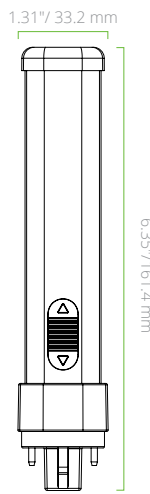

*All CCT-selectable lamps ship at 4000K CCT

SOCKET COMPATIBILITY

WORKS WITH

PRODUCT DIMENSIONS

**L6W G24Q BASE
HORIZONTAL**

**L6W G24Q BASE
VERTICAL**

**L7W G24Q BASE
OMNI-DIRECTIONAL**

**L9.5W G24Q BASE
VERTICAL**

**L9.5W G24Q BASE
HORIZONTAL**

**L9.5W G24Q BASE
OMNI-DIRECTIONAL**

**L9.5W G24Q BASE
HORIZONTAL
(CCT SELECTABLE)**

**L9.5W G24Q BASE
VERTICAL
(CCT SELECTABLE)**

**L14.5W G24Q BASE
HORIZONTAL**

**L17W G24Q BASE
VERTICAL**