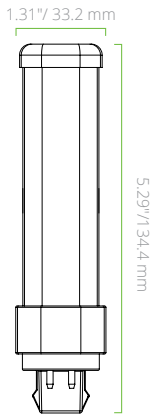

*All CCT-selectable lamps ship at 4000K CCT

SOCKET COMPATIBILITY

WORKS WITH

PRODUCT DIMENSIONS

**L6W G24Q BASE
HORIZONTAL**

**L6W G24Q BASE
VERTICAL**

**L7W G24Q BASE
OMNI-DIRECTIONAL**

**L9.5W G24Q BASE
VERTICAL**

**L9.5W G24Q BASE
HORIZONTAL**

**L9.5W G24Q BASE
OMNI-DIRECTIONAL**

**L9.5W G24Q BASE
HORIZONTAL
(CCT SELECTABLE)**

**L9.5W G24Q BASE
VERTICAL
(CCT SELECTABLE)**

**L14.5W G24Q BASE
HORIZONTAL**

**L17W G24Q BASE
VERTICAL**