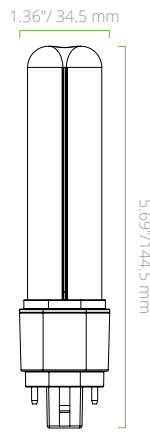

*All CCT-selectable lamps ship at 4000K CCT

SOCKET COMPATIBILITY

WORKS WITH

PRODUCT DIMENSIONS

**L6W G24Q BASE
HORIZONTAL**

**L6W G24Q BASE
VERTICAL**

**L7W G24Q BASE
OMNI-DIRECTIONAL**

**L9.5W G24Q BASE
VERTICAL**

**L9.5W G24Q BASE
HORIZONTAL**

**L9.5W G24Q BASE
OMNI-DIRECTIONAL**

**L9.5W G24Q BASE
HORIZONTAL
(CCT SELECTABLE)**

**L9.5W G24Q BASE
VERTICAL
(CCT SELECTABLE)**

**L14.5W G24Q BASE
HORIZONTAL**

**L17W G24Q BASE
VERTICAL**