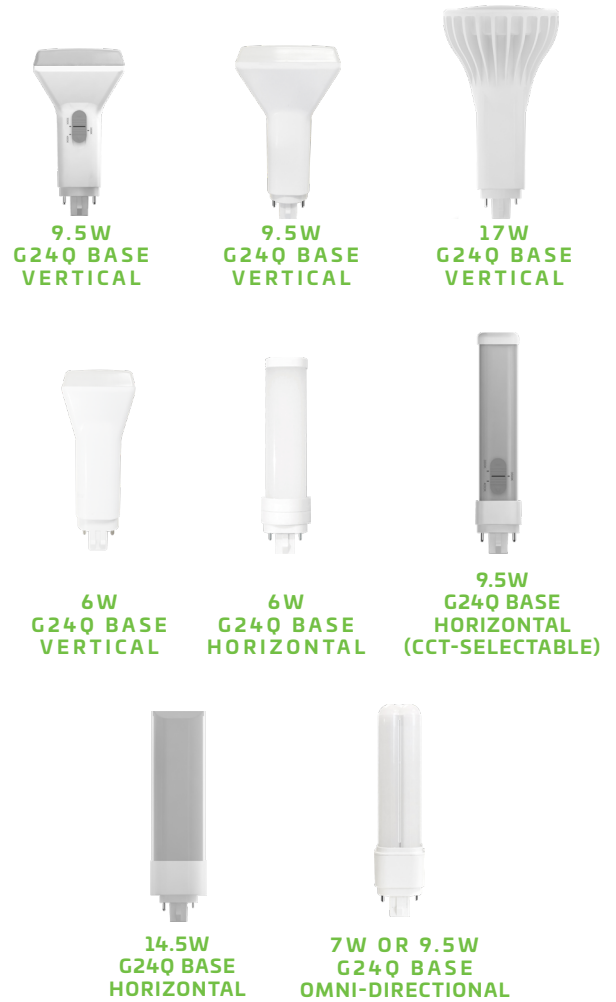

ELECTRICAL

- Input voltage: Type A - Voltage dependent on ballast
- Power Factor: >0.9
- THD: <20%

THERMAL

- -4°F to 113°F (-20°C to 45°C) operating temperature*

CONSTRUCTION

- Aluminum heatsink
- Polybutylene Terephthalate base
- Shatter-resistant lamp housing

BALLAST COMPATIBILITY

- For a list of compatible ballasts please visit eiko.com

DIMMING

- Dimmable with dimming ballast. Check eiko.com for the updated Dimmer Compatibility Guide

WARRANTY

- 5-Year limited warranty available online. Contact your EiKO sales rep for additional details

*Not recommended for air-tight fixtures

KEY FEATURES

LAMP-FOR-LAMP REPLACEMENT

Hassle-free install with a lamp-for-lamp replacement.

FEWER SKUS TO MANAGE

One lamp can work on multiple sockets, allowing you to reduce your inventory while providing more flexibility to your customers (see Socket Compatibility section).

THREE COLOR TEMPERATURES IN ONE

FieldCCeT models (one SKU providing 3000K, 3500K, 4000K CCT) allows you to reduce your inventory while providing more flexibility to your customers (available on 9.5W G24q base models).

ROTATABLE BASE

Horizontal installation models feature a rotatable base of up to 270° to provide precision aiming.

project name	type
catalog number	voltage
approved by	date