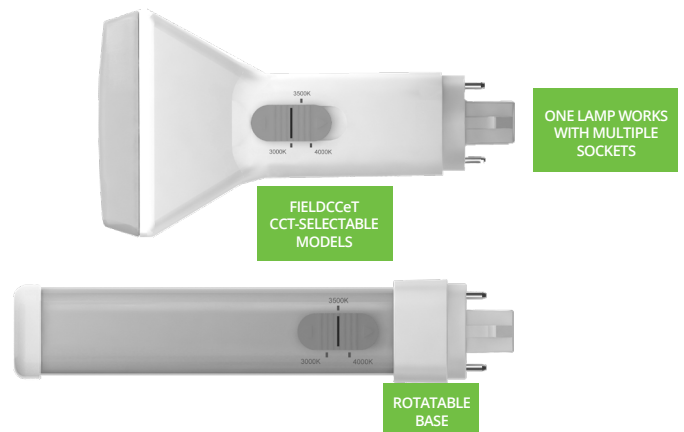

ELECTRICAL

- Input voltage: Type A - Voltage dependent on ballast
- Power Factor: >0.9
- THD: <20%

THERMAL

- -4°F to 113°F (-20°C to 45°C) operating temperature*

CONSTRUCTION

- Aluminum heatsink
- Polybutylene Terephthalate base
- Shatter-resistant lamp housing

BALLAST COMPATIBILITY

- For a list of compatible ballasts please visit eiko.com

DIMMING

- Dimmable with dimming ballast. Check eiko.com for the updated Dimmer Compatibility Guide

WARRANTY

- 5-Year limited warranty available online. Contact your EiKO sales rep for additional details

*Not recommended for air-tight fixtures

KEY FEATURES

LAMP-FOR-LAMP REPLACEMENT

Hassle-free install with a lamp-for-lamp replacement.

FEWER SKUS TO MANAGE

One lamp can work on multiple sockets, allowing you to reduce your inventory while providing more flexibility to your customers (see Socket Compatibility section).

THREE COLOR TEMPERATURES IN ONE

FieldCCeT models (one SKU providing 3000K, 3500K, 4000K CCT) allows you to reduce your inventory while providing more flexibility to your customers (available on 9.5W G24q base models).

ROTATABLE BASE

Horizontal installation models feature a rotatable base of up to 270° to provide precision aiming.

project name	type
catalog number	voltage
approved by	date