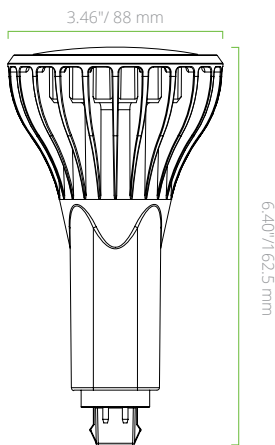

*All CCT-selectable lamps ship at 4000K CCT

SOCKET COMPATIBILITY

WORKS WITH

PRODUCT DIMENSIONS

**L6W G24Q BASE
HORIZONTAL**

**L6W G24Q BASE
VERTICAL**

**L7W G24Q BASE
OMNI-DIRECTIONAL**

**L9.5W G24Q BASE
VERTICAL**

**L9.5W G24Q BASE
HORIZONTAL**

**L9.5W G24Q BASE
OMNI-DIRECTIONAL**

**L9.5W G24Q BASE
HORIZONTAL
(CCT SELECTABLE)**

**L9.5W G24Q BASE
VERTICAL
(CCT SELECTABLE)**

**L14.5W G24Q BASE
HORIZONTAL**

**L17W G24Q BASE
VERTICAL**