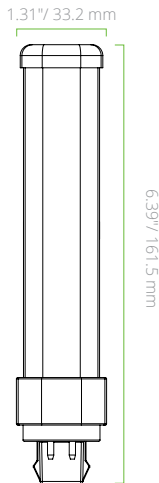

*All CCT-selectable lamps ship at 4000K CCT

SOCKET COMPATIBILITY

WORKS WITH

PRODUCT DIMENSIONS

**L6W G24Q BASE
HORIZONTAL**

**L6W G24Q BASE
VERTICAL**

**L7W G24Q BASE
OMNI-DIRECTIONAL**

**L9.5W G24Q BASE
VERTICAL**

**L9.5W G24Q BASE
HORIZONTAL**

**L9.5W G24Q BASE
OMNI-DIRECTIONAL**

**L9.5W G24Q BASE
HORIZONTAL
(CCT SELECTABLE)**

**L9.5W G24Q BASE
VERTICAL
(CCT SELECTABLE)**

**L14.5W G24Q BASE
HORIZONTAL**

**L17W G24Q BASE
VERTICAL**