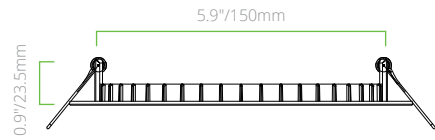

PRODUCT DIMENSIONS

DWR4