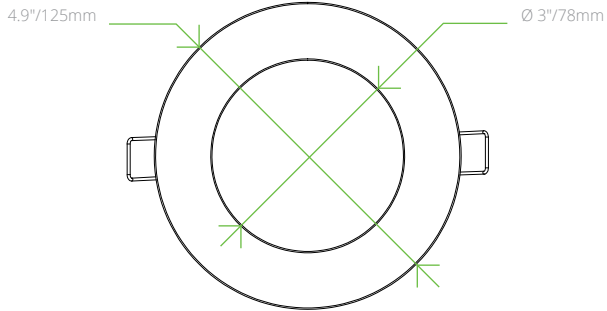

PRODUCT DIMENSIONS

DWR4