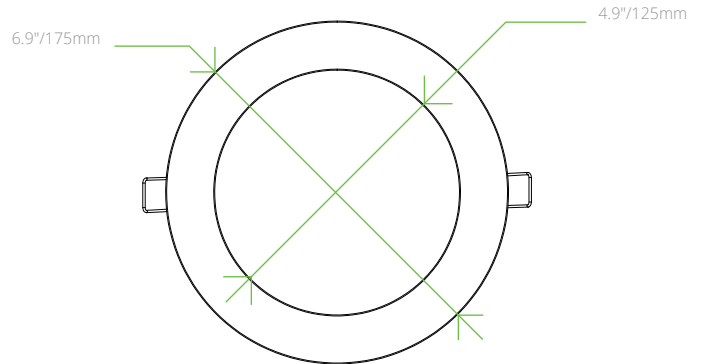

MODEL CONFIGURATOR									
MODEL	SIZE	-	WATTS	-	CCT	-	VOLTAGE		
DWR		-		-		-			

EXAMPLE PART NUMBER: DWR8/20W/830/120DT

BATTERY BACKUP

ORDER	ORDER CODE	ITEM #	DESCRIPTION
	13574	EEBE40WHA170S	EiKO Emergency Battery External 40W 100-347VAC 170VDC Linear Single Flex-Conduit CEC Compliant
	11675	EEBE18WHA170S*	EiKO Emergency Battery External 18W 120-347V 170VDC Linear Single Flex-Conduit CEC Compliant

* NOTE: Only available on DWR4/13W and DWR6/16W. Field install only.

PRODUCT DIMENSIONS

DWR4

DWR6

DWR8