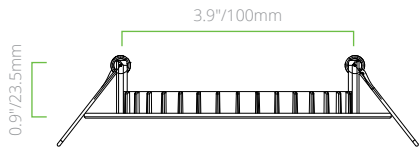

PRODUCT DIMENSIONS

DWR4