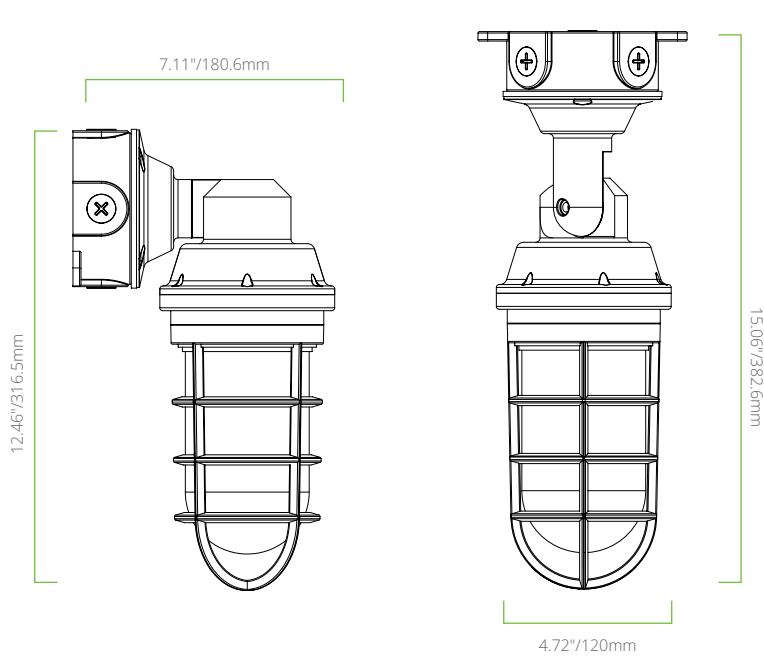

Fixture ships at the highest wattage setting, 4000K CCT, and photocell OFF.

POWER & CCT SELECT FEATURE

POWER SET

20W 15W 10W

FIELD CCeT

3K 4K 5K

INTEGRATED PHOTOCELL

PRODUCT DIMENSIONS