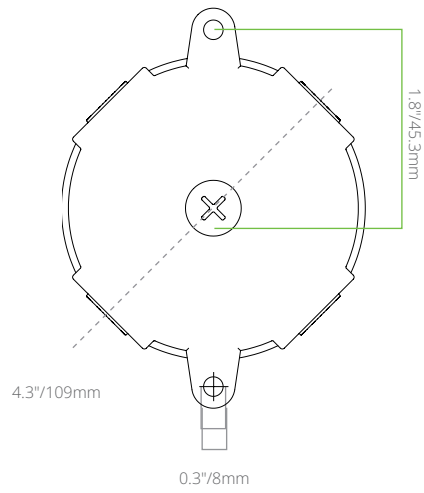

Fixture ships at the highest wattage setting, 4000K CCT, and photocell OFF.

POWER & CCT SELECT FEATURE

POWER SET

20W 15W 10W

FIELD CCeT

3K 4K 5K

INTEGRATED PHOTOCELL

PRODUCT DIMENSIONS

 All KOs (5) are 1/2" Trade Size